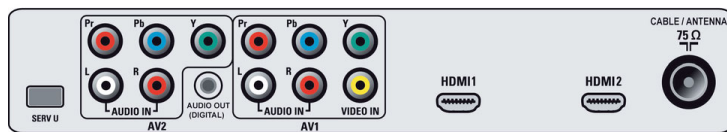

Power

- Ambient temperature: 5 °C to 40 °C
- Mains power: 100-250V, 50-60Hz
- Power consumption: 240 W
- Standby power consumption: < 1 W

Dimensions

- Set dimensions in inch (W x H x D): 41.2 x 27 x 4.6 inch
- Set dimensions with stand in inch (W x H x D): 41.2 x 29.5 x 10.4 inch
- Product weight (lb): 72 (with stand), 56.3 (without stand) lb
- Box dimensions in inch (W x H x D): 44.3 x 30.7 x 10.9 inch
- Weight incl. Packaging (lb): 107.1

Accessories

- Included accessories: Tabletop swivel stand, Power cord, Quick start guide, User Manual, Registration card, Remote Control

Issue date 2022-04-26

Version: 2.0.8

12 NC: 8670 000 26107
UPC: 6 09585 12340 3