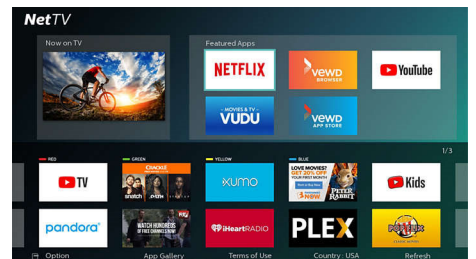

Net TV

Philips NetTV is built for streaming. With a simple push of a button, gain instant access to popular streaming applications such as Netflix, Vudu, YouTube, all within a clutter-free, easy to use interface. Visit the App Store to download additional content from our extensive entertainment library, with entertainment options to suit everyone. Surf the web on your big screen TV, all without the need of connecting a computer. Enjoy smooth streaming of up-to 4K content with the powerful, built-in Wireless 802.11ac MIMO Dual-Band chipset.