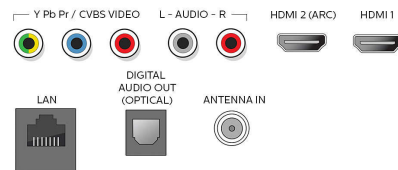

Sound

- Equalizer: 5-bands
- Output power (RMS): 2 x 8W
- Sound System: Sonic Emotion Premium, Stereo, SAP, Dolby Audio

Loudspeakers

- Built-in speakers: 2

Convenience

- Child Protection: Child Lock+Parental Control
- Clock: Sleep Timer
- Ease of Use: AutoPicture, AutoSound, Settings assistant Wizard, Auto Volume Leveling
- Remote Control: TV
- Screen Format Adjustments: 4:3, Movie expand 14:9, Movie expand 16:9, Super Zoom, Widescreen, unscaled (1080p dot by dot), Full, Automatic

Tuner/Reception/Transmission

- Aerial Input: 75 ohm F-type
- TV system: ATSC, NTSC
- Video Playback: NTSC
- Tuner bands: UHF, VHF

Connectivity

- Other connections: Ethernet, Headphone out, Wireless LAN 802.11ac MIMO
- EasyLink (HDMI-CEC): One touch play, Power status, System info (menu language), Remote control pass-through, System audio control, System standby
- Audio Output - Digital: Optical (TOSLINK)
- AV 1: Shared audio L/R in, CVBS/YPbPr
- USB: USB
- HDMI 1: Shared audio L/R in, HDMI
- HDMI 2: Shared audio L/R in, HDMI (Audio Return Channel)
- HDMI 3: HDMI, Shared audio L/R in

Power

- Mains power: 120V/60Hz
- Power consumption: 90 W
- Standby power consumption: < 0.5W
- Ambient temperature: 5°C to 40°C (41°F to 104°F)

Dimensions

- Product weight (lb): 16.8 lb
- Box height (inch): 25.6 inch
- Box width (inch): 41.7 inch
- Box depth (inch): 6.4 inch
- Wall mount compatible: 300 x 200 mm
- Set Width (inch): 38.1 inch
- Set Height (inch): 22.7 inch
- Set Depth (inch): 3.4 inch
- Set width (with stand) (inch): 38.1 inch

Connections

Side

Rear

Issue date 2023-12-11

Version: 2.1.1

UPC: 6 09585 25204 2

© 2023 Koninklijke Philips N.V.
All Rights reserved.

Specifications are subject to change without notice.
Trademarks are the property of Koninklijke Philips N.V.
or their respective owners.