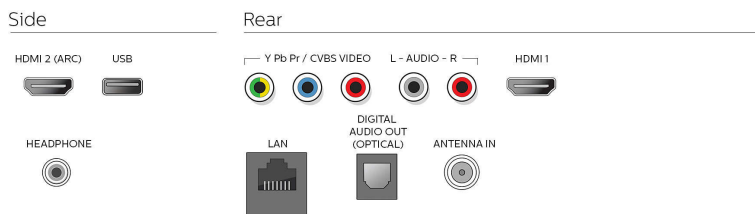

Multimedia Applications

- Multimedia connections: USB memory class device
- Playback Formats: JPEG Still pictures, MPEG1, MPEG2, H.264/MPEG-4 AVC, H.265/HEVC, MP3, AAC, WAVE, AC3, MPEG4

Tuner/Reception/Transmission

- Aerial Input: 75 ohm F-type
- TV system: ATSC, NTSC
- Video Playback: NTSC
- Tuner bands: UHF, VHF

Connectivity

- Other connections: Ethernet, Headphone out, Wireless LAN 802.11ac MIMO
- EasyLink (HDMI-CEC): One touch play, Power status, System info (menu language), Remote control pass-through, System audio control, System standby
- Audio Output - Digital: Optical (TOSLINK)
- AV 1: CVBS/YPbPr, Shared audio L/R in
- USB: USB
- HDMI 1: HDMI, Shared audio L/R in
- HDMI 2: Shared audio L/R in, HDMI (Audio Return Channel)

Power

- Mains power: 120V/60Hz
- Power consumption: 55 W
- Standby power consumption: < 0.5 W
- Ambient temperature: 5°C to 40°C (41°F to 104°F)

Dimensions

- Product weight (lb): 16.1 lb
- Box height (inch): 25.6 inch
- Box width (inch): 41.7 inch
- Box depth (inch): 6.4 inch
- Wall mount compatible: 300 x 200 mm
- Set Width (inch): 38.1 inch
- Set Height (inch): 22.7 inch
- Set Depth (inch): 3.4 inch
- Set width (with stand) (inch): 38.1 inch
- Set depth (with stand) (inch): 7.3 inch
- Set height (with stand) (inch): 23.9 inch
- Product weight (+stand) (lb): 16.3 lb
- Weight incl. Packaging (lb): 22.0 lb

Connections

Issue date 2023-12-11

Version: 3.1.1

UPC: 6 09585 25062 8

© 2023 Koninklijke Philips N.V.
All Rights reserved.

Specifications are subject to change without notice.
Trademarks are the property of Koninklijke Philips N.V.
or their respective owners.

www.philips.com