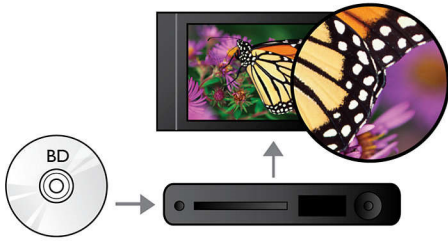

Hear more

- Dolby TrueHD and DTS-HD for high fidelity 7.1 surround sound

Engage more

- Enjoy all your movies and music from CD and DVD
- Ethernet port for convenient software upgrades
- EasyLink to control all HDMI CEC devices via a single remote
- BD-Live (Profile 2.0) to enjoy online Blu-ray bonus content
- SD Card Link plays music and photos from SD cards

PHILIPS

Highlights

Blu-ray Disc playback

Blu-ray Discs have the capacity to carry high definition data, along with pictures in the 1920 x 1080 resolution that defines full high definition images. Scenes come to life as details leap at you, movements smoothen and images turn crystal clear. Blu-ray also delivers uncompressed surround sound - so your audio experience becomes unbelievably real. The high storage capacity of Blu-ray Discs also allow a host of interactive possibilities to be built in. Seamless navigation during playback and other exciting features like pop-up menus bring a whole new dimension to home entertainment.