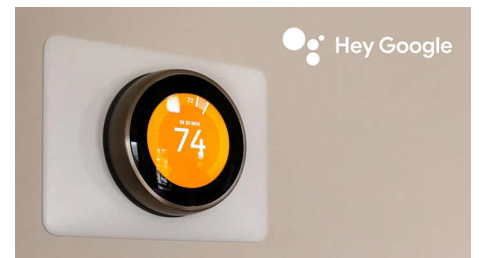

Smart Home Devices

Use your voice to create the perfect viewing environment. Control smart home devices throughout your home. Adjust room temperature, lighting, or control other connected devices.*2