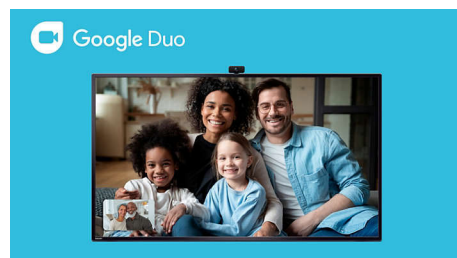

Google Play

Google Play is your entertainment unbound. Download all your favorite music, movies, TV shows, and games all in one place. Choose from 5000+ apps on the Google Play Store and enjoy them with easy access from your personally customized Android TV home screen.

Chromecast Built-in

Put your small screen on your big screen. Simply use your mobile device to cast your favorite shows, movies, music, sports, games, and more on your TV.

Google Duo

Your favorite faces, now on the big screen. Catch up with your friends and family, right on