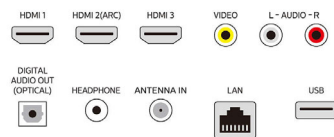

Connectivity

- Number of HDMI connections: 3
- Wireless connection: Wireless LAN (802.11ac MIMO)
- Other connections: Ethernet, Headphone out, CVBS+Audio L/R in, Digital audio out (optical)
- HDMI features: 4K, Audio Return Channel (HDMI 2)
- EasyLink (HDMI-CEC): One touch play, Power status, System info (menu language), Remote control pass-through, System audio control, System standby
- HDCP2.3: Yes on all HDMI
- Bluetooth version: 5.0
- Number of USBs: 1

Power

- Mains power: 120V/60Hz
- Power consumption: 130 W
- Standby power consumption: < 0.5W
- Ambient temperature: 5°C to 40°C (41°F to 104°F)

Dimensions

- Product weight (lb): 19.84 lb
- Box height (inch): 29.8 inch
- Box width (inch): 51.2 inch
- Box depth (inch): 5.9 inch
- Wall mount compatible: 300 x 300 mm
- Set Width (inch): 44.7 inch
- Set Height (inch): 26.0 inch
- Set Depth (inch): 3.0 inch
- Set width (with stand) (inch): 44.7 inch
- Set depth (with stand) (inch): 8.6 inch
- Set height (with stand) (inch): 28.1 inch
- Product weight (+stand) (lb): 20.06 lb

- Weight incl. Packaging (lb): 29.10
- Stand width (inch): 39.1 inch

Accessories

- Included accessories: Quick start guide, Caution sheet, Safety warranty sheet, Remote Control, Batteries for remote control, Table top stand, Screws
- Power cord: 59 inch

Android TV Services

- OS: Android Pie

Connections

Rear

Issue date 2023-11-03

Version: 6.3.1

UPC: 6 09585 25379 7

© 2023 Koninklijke Philips N.V.
All Rights reserved.

Specifications are subject to change without notice.
Trademarks are the property of Koninklijke Philips N.V.
or their respective owners.

www.philips.com