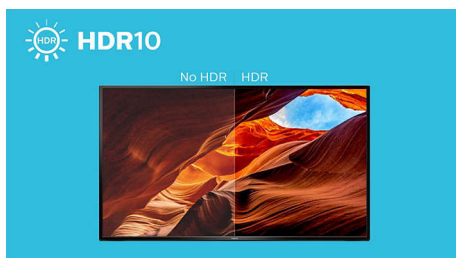

High Dynamic Range

Your Philips TV is primed to get the most out of the HDR10 video format. Whether it's a must-

watch series or the new blockbuster, shadows will be deeper. Bright surfaces will shine. Colors will be truer.