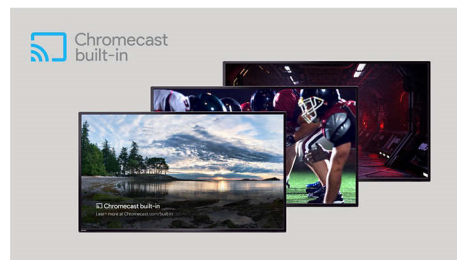

4K UltraHD

4K Ultra HD is four times the resolution of Full HD, bringing your viewing experience to a whole new level. Combining it with our High Dynamic Range (HDR) technology delivers more detail and captivating colors to enhance your visual experience. Deeper blacks, brighter whites, and more vivid colors brings your entertainment closer to reality.

Chromecast Built-in

Put your small screen on your big screen. Simply use your mobile device to cast your favorite shows, movies, music, sports, games, and more on your TV.

Google Duo

Your favorite faces, now on the big screen. Catch up with your friends and family, right on