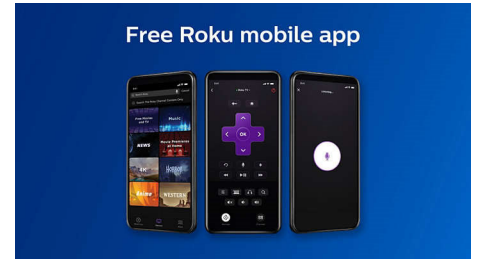

Enlarge your viewing experience

- 720p HD resolution
- Dolby Audio for the ultimate movie experience
- 120 Perfect Motion Rate

A simple way to watch what you love

- Entertainment for everyone
- Free streaming on The Roku Channel
- 150,000+ movies & TV episodes
- Fast and easy search
- Simple home screen

32PFL4756/F7

Highlights

Entertainment for everyone

Quickly access your cable box, satellite, HDTV antenna, and favorite streaming channels—all from your home screen.

Fast and easy search

Search by title, actor, or director to see where to stream your favorite shows for free or at the lowest price.

Free Roku mobile app

Use the Roku mobile app as an extra remote. Enjoy private listening, search with your voice or keyboard, and save shows for later.

720p HD resolution

Widescreen HD resolution of 1366 x 768 pixels produces brilliant flicker-free progressive scan pictures.

The Roku Channel

Stream hit movies, TV shows, 150+ live channels, family entertainment and more for free.

Simple home screen

Quickly access your cable box, satellite, HDTV antenna, and favorite streaming channels—all from your home screen.