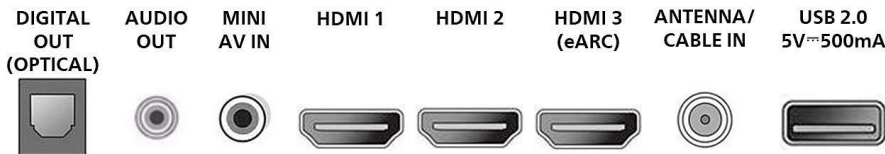

Tuner/Reception/Transmission

- Aerial Input: 75 ohm F-type
- TV system: ATSC, NTSC

- Video Playback: NTSC
- Tuner bands: UHF, VHF

Connectivity

- Number of HDMI connections: 3
- Wireless connection: 802.11n
- Other connections: Headphone out, CVBS+Audio L/R in, Digital audio out (optical)
- HDMI features: Audio Return Channel (HDMI 2)
- EasyLink (HDMI-CEC): One touch play, Power status, System info (menu language), System audio control, System standby
- Number of USB 2.0: 1

Power

- Power consumption: 45 W
- Standby power consumption: < 0.5 W
- Ambient temperature: 5°C to 40°C (41°F to 104°F)
- Main power: 120V/60Hz

Dimensions

- Product weight (lb): 7.72 lb
- Box height (inch): 20.5 inch
- Box width (inch): 31.5 inch
- Box depth (inch): 5.0 inch
- Wall mount compatible: 100 x 100 mm
- Set Width (inch): 28.6 inch
- Set Height (inch): 17.0 inch
- Set Depth (inch): 3.2 inch
- Set width (with stand) (inch): 28.6 inch
- Set depth (with stand) (inch): 7.1 inch
- Set height (with stand) (inch): 18.8 inch
- Product weight (+stand) (lb): 7.94 lb
- Weight incl. Packaging (lb): 11.35
- Stand width (inch): 22.2 inch

Accessories

- Included: Batteries for remote control, Quick start guide, Remote control, Screws, Tabletop Stand

Network Services

- TV Operating System: Roku OS

Issue date 2024-03-11

Version: 2.3.1

UPC: 6 09585 25617 0

© 2024 Koninklijke Philips N.V.
All Rights reserved.

Specifications are subject to change without notice.
Trademarks are the property of Koninklijke Philips N.V.
or their respective owners.

www.philips.com

* Roku, Roku TV, the Roku logo, and the purple d-pad design are trademarks of Roku, Inc. All other trademarks and logos herein are the property of their respective owners.

* Google and Google Home are trademarks of Google LLC. Third party features and services may be subject to change or removal without notice.

* Apple, Apple Home, AirPlay, HomeKit and Siri are trademarks of Apple Inc., registered in the U.S. and other countries and regions. This Philips Roku TV is compatible with AirPlay 2 and HomeKit, and requires iOS 12.3 or later or macOS 10.14.5 or later.

* Content resolution is based on TV compatibility and may vary by channel. Channels are subject to change, vary by region, and may require payment. Roku search does not work with all channels.

* Payment required for some channels and content. Channels can change and vary by region.