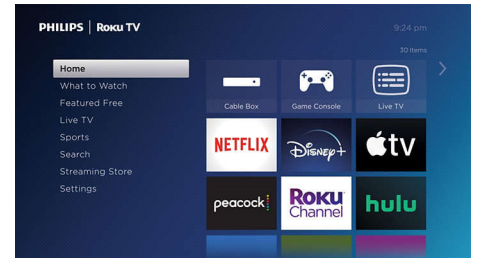

Free Roku mobile app

Use the Roku mobile app as an extra remote. Enjoy private listening, search with your voice or keyboard, and save shows for later.

720p HD resolution

Widescreen HD resolution of 1366 x 768 pixels produces brilliant flicker-free progressive scan pictures.

The Roku Channel

Stream hit movies, TV shows, 150+ live channels, family entertainment and more for free.

Simple home screen

Quickly access your cable box, satellite, HDTV antenna, and favorite streaming channels—all from your home screen.