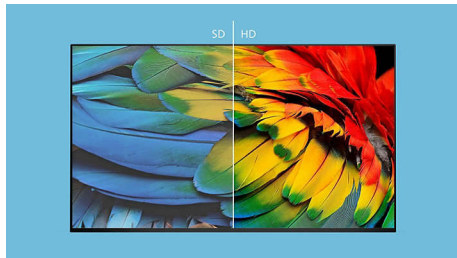

Free Roku mobile app

Use the Roku mobile app as an extra remote. Enjoy private listening, search with your voice or keyboard, and save shows for later.

720p HD resolution

Widescreen HD resolution of 1366 x 768 pixels produces brilliant flicker-free progressive scan pictures.