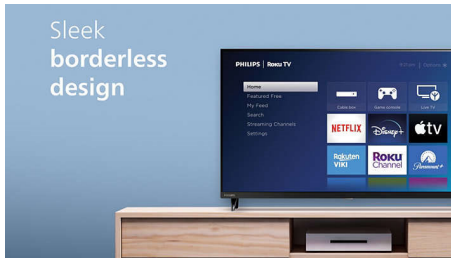

6000 Series Borderless TV
32" HD 720p 120PMR, Wireless LAN 802.11

32PFL6472/F7

Highlights

Borderless attractive design

With an elegant open stand and 3-sided bezel-less display, enhance the look of any room with this sleek TV.