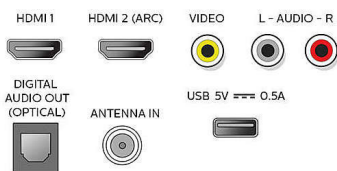

Tuner/Reception/Transmission

- Aerial Input: 75 ohm F-type

- TV system: ATSC, NTSC
- Video Playback: NTSC, ATSC
- Tuner bands: UHF, VHF

Connectivity

- Number of HDMI connections: 2
- Wireless connection: 802.11n
- Other connections: Digital audio out (optical), CVBS+Audio L/R in
- HDMI features: Audio Return Channel (HDMI 2)
- EasyLink (HDMI-CEC): One touch play, Power status, System info (menu language), System audio control, System standby
- Number of USB 2.0: 1

Power

- Power consumption: 50 W
- Standby power consumption: $\leq 0.5W$
- Ambient temperature: 5°C to 40°C (41°F to 104°F)
- Main power: 120V/60Hz

Dimensions

- Product weight (lb): 9.26 lb
- Box height (inch): 19.7 inch
- Box width (inch): 31.1 inch
- Box depth (inch): 5.0 inch
- Wall mount compatible: 200 x 100 mm
- Set Width (inch): 28.5 inch
- Set Height (inch): 16.9 inch
- Set Depth (inch): 3.0 inch
- Set width (with stand) (inch): 28.5 inch
- Set depth (with stand) (inch): 7.5 inch
- Set height (with stand) (inch): 18.1 inch
- Product weight (+stand) (lb): 9.37 lb
- Weight incl. Packaging (lb): 12.02
- Stand width (inch): 25.6 inch

Accessories

- Included: Quick start guide, Remote control, Batteries for remote control, Tabletop Stand, Screws

Network Services

- TV Operating System: Roku OS

Connections

Rear

Issue date 2023-12-15

© 2023 Koninklijke Philips N.V.
All Rights reserved.

Version: 8.6.1

Specifications are subject to change without notice.
Trademarks are the property of Koninklijke Philips N.V.
or their respective owners.

UPC: 6 09585 25482 4

www.philips.com

* Roku, Roku TV and the Roku logo are the trademarks or registered trademarks of Roku, Inc. All other trademarks and logos herein are the property of their respective owners.

* Google is a trademark of Google LLC. Amazon, Alexa, Prime Video, and all related logos are trademarks of Amazon.com, Inc. or its affiliates. Third party voice assistant features and services may be subject to change or removal without notice.

* Apple, AirPlay, HomeKit and Siri are trademarks of Apple, Inc., registered in the U.S. and other countries. This Philips Roku TV is compatible with AirPlay 2 and HomeKit. and requires iOS 12.3 or later or macOS10.14.5 or later.

* Content resolution is based on TV compatibility and may vary by channel. Channels are subject to change, vary by region, and may require payment. Roku search does not work with all channels.

* Voice support currently available in English and Spanish only.

* Payment required for some channels and content. Channels can change and vary by region.