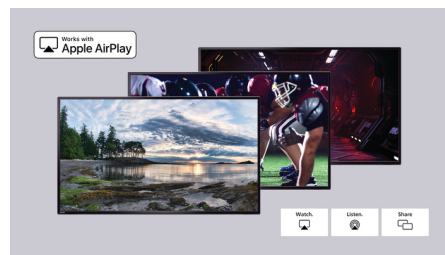

Entertainment for everyone

Quickly access your cable box, satellite, HDTV antenna, and favorite streaming channels—all from your home screen.

The Roku Channel

Stream hit movies, TV shows, 150+ live channels, family entertainment and more for free.

Perfect picture

4K Ultra HD is four times the resolution of Full HD, bringing your viewing experience to a whole new level.

Fast and easy search

Search by title, actor, or director to see where to stream your favorite shows for free or at the lowest price.

Works with Apple AirPlay

Effortlessly stream videos, photos, music, and more from your Apple device to your TV with AirPlay.

120 Perfect Motion Rate

Unprecedented motion sharpness for sports, movies, or any fast-paced scenery with incredible clarity.