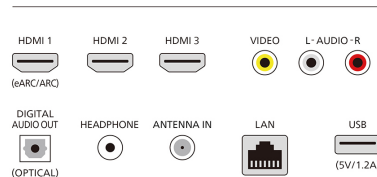

Tuner/Reception/Transmission

TV system: ATSC, NTSC
Video Playback: NTSC, ATSC
Tuner bands: UHF, VHF
Aerial input: 75 ohm F-type

Connectivity

HDMI inputs: 3
Other inputs: CVBS+Audio L/R in, Digital audio out (optical), Ethernet, Headphone out
USB 2.0 inputs: 1
Wireless connection: 802.11ac MIMO
HDMI features: 4K, eARC/ARC (HDMI 1)
EasyLink (HDMI-CEC): One touch play, Power status, System info (menu language), System audio control, System standby

Accessories

Included: Quick start guide, Remote control, Batteries for remote control, Screws, Tabletop stand

Network Services

TV Operating System: Roku OS

Connections

Rear

* Roku, Roku TV and the Roku logo are the trademarks or registered trademarks of Roku, Inc. All other trademarks and logos herein are the property of their respective owners.