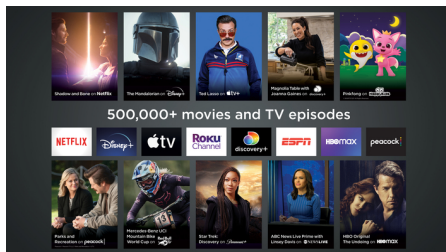

Works with Apple AirPlay

Effortlessly stream videos, photos, music, and more from your Apple device to your TV with AirPlay.

120 Perfect Motion Rate

Unprecedented motion sharpness for sports, movies, or any fast-paced scenery with incredible clarity.

500,000+ movies & TV episodes

Get more from your TV. Choose from a large selection of entertainment across popular streaming services.

Works with Voice Assistant

Easily control your TV from anywhere in the room with just your voice. Compatible with Siri or Hey Google.