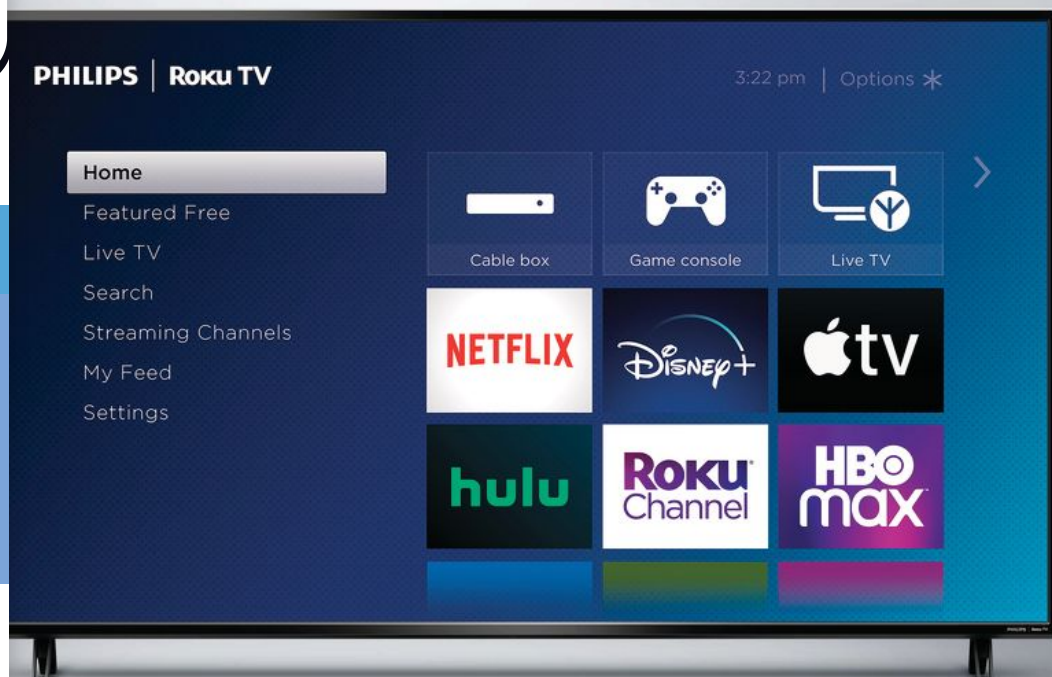

PHILIPS

Roku TV

6000 series 4K
UltraHD LED Roku TV

65 inch Roku TV

4K Ultra HD 2160p

HDR / 120PMR

65PUL6553

Smart TV made easy

4K Ultra HD Roku TV

With a simple home screen, easy-to-use remote and automatic software updates, this Philips Roku TV is a smart TV that's simple to use and easy to love.

Enjoy the beauty of 4K Ultra HD TV

- Sleek European Design
- Bright 4K LED TV with vibrant picture
- 120 Perfect Motion Rate

A simple way to watch what you love

- Entertainment for everyone
- Fast and easy search
- 500,000+ movies & TV episodes
- Free streaming on The Roku Channel

Entertainment for everyone

Quickly access your cable box, satellite, HDTV antenna, and favorite streaming channels—all from your home screen.

The Roku Channel

Stream hit movies, TV shows, 150+ live channels, family entertainment and more for free.