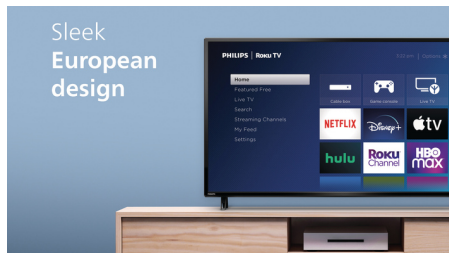

- Sleek European Design
- Bright 4K LED TV with vibrant picture
- 120 Perfect Motion Rate

A simple way to watch what you love

- Entertainment for everyone
- Fast and easy search
- 500,000+ movies & TV episodes
- Free streaming on The Roku Channel

Enjoy a world of connectivity

- Watch. Listen. Share with AirPlay
- A perfect fit for any smart home

Highlights

Sleek European Design

With an elegant open square stand and European design, enhance the look of any room with this sleek TV.