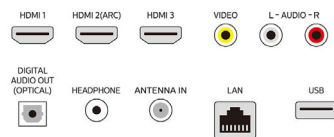

Tuner/Reception/Transmission

- Aerial Input: 75 ohm F-type
- TV system: ATSC, NTSC
- Video Playback: NTSC, ATSC
- Tuner bands: UHF, VHF

Connectivity

- Other connections: Headphone out, Wireless LAN 802.11ac MIMO, Ethernet
- EasyLink (HDMI-CEC): One touch play, Power status, System info (menu language), System audio control, System standby
- Audio Output - Digital: Optical (TOSLINK)
- AV 1: AV In
- USB: USB 2.0
- HDMI 1: HDMI
- HDMI 2: HDMI
- HDMI 3(ARC): HDMI

Power

- Mains power: 120V/60Hz
- Power consumption: 110 W
- Standby power consumption: < 0.5W
- Ambient temperature: 5°C to 40°C (41°F to 104°F)

Dimensions

- Product weight (lb): 24.25 lb
- Box height (inch): 30.6 inch
- Box width (inch): 50.2 inch
- Box depth (inch): 6.0 inch
- Wall mount compatible: 300 x 300 mm
- Set Width (inch): 44.2 inch
- Set Height (inch): 25.8 inch
- Set Depth (inch): 3.7 inch
- Set width (with stand) (inch): 44.2 inch
- Set depth (with stand) (inch): 8.8 inch
- Set height (with stand) (inch): 26.6 inch
- Product weight (+stand) (lb): 24.47 lb

- Weight incl. Packaging (lb): 34.17 lb
- Stand width (inch): 33.1 inch

Accessories

- Included accessories: Quick start guide, AV cable adaptor, Remote Control, Batteries for remote control, Screws, Table top stand

Network Services

- TV Operating System: Roku OS
- Network Features: Wireless Screencasting

Connections

Rear

Issue date 2023-12-15

Version: 4.2.1

UPC: 6 09585 25245 5

© 2023 Koninklijke Philips N.V.
All Rights reserved.

Specifications are subject to change without notice.
Trademarks are the property of Koninklijke Philips N.V.
or their respective owners.

www.philips.com

* ROKU, ROKU TV and the ROKU logo are the trademarks of Roku, Inc. All other trademarks and logos herein are the property of their respective owners.

* Payment required for some channels and content. 4K and HDR require 4K and HDR content, is not available on all channels and is subject to channel provider bandwidth requirements. Channels are subject to change and vary by region

* Subscriptions or other payments may be required to access certain channels. Content may not be available in all areas in which the Roku TVs are sold and channel availability is subject to change.

* Search feature does not work with all channels.