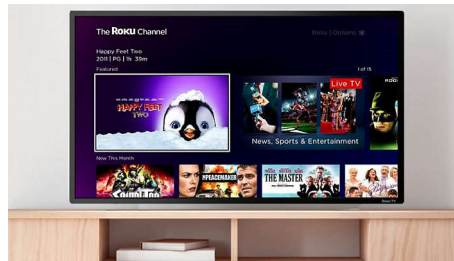

Entertainment for everyone

Access your cable box, use an HDTV antenna, or start streaming with 500,000+ movies and TV episodes available across thousands of free or paid channels. From enjoying cable or satellite, to streaming movies and TV, plus live news, sports and more-it's easy to watch what you love with this Philips Roku TV. Endless entertainment starts here. Enjoy thousands of streaming channels for everything from movies, to kids entertainment, to sports and more. Plus,

50PFL4864/F7

Roku TV makes it easy to cut the cord with low-cost, live-streaming cable alternatives like Sling TV and YouTube TV. Simply plug in your cable