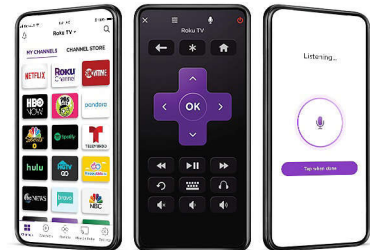

## Fast and easy search

From the latest movies and TV shows to your favorite cult classics, it's easy to find the perfect thing to watch with Roku Search. Simply search by title, actor or director using your Roku remote, Roku mobile app for iOS® and Android™, or voice search. With Roku Search, it's easy to search across top channels to find where movies and shows are available for free, or see unbiased results ranked by price across top channels.

## Entertainment for everyone

Access your cable box, use an HDTV antenna, or start streaming with 500,000+ movies and TV episodes available across thousands of free or paid channels. From enjoying cable or satellite, to streaming movies and TV, plus live news, sports and more-it's easy to watch what you love with this Philips Roku TV. Endless entertainment starts here. Enjoy thousands of streaming channels for everything from movies, to kids entertainment, to sports and more. Plus,

## Free Roku mobile app

Turn your iOS® or Android™ device into the ultimate streaming companion. Whether you need a second remote or want more features and functionality, the Roku mobile app makes it fun and easy to control your Roku TV. Search with your keyboard, use voice search, enjoy private listening with up to three friends, cast to your TV, and more.