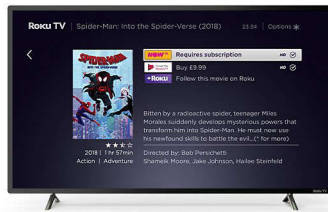

Fast and easy search

From the latest movies and TV shows to your favorite cult classics, it's easy to find the perfect thing to watch with Roku Search. Simply search by title, actor or director using your Roku remote, Roku mobile app for iOS® and Android™, or voice search. With Roku Search, it's easy to search across top channels to find where movies and shows are available for free, or see unbiased results ranked by price across top channels.