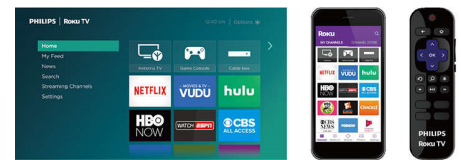

Roku TV

Get to all the things you want to watch, easier with Philips Roku TV. Stream from 500,000 movies and TV episodes you can rent, buy, subscribe to or watch for free. Roku brings simple, intuitive interface for easy navigation. Switching from streaming, to cable, to other devices is as easy as changing a channel. Enjoy convenience of discovering new shows by cross-channel search or voice search via free mobile app for iOS and Android.

16 Watts stereo speakers

16 Watts of clear balanced surround sound