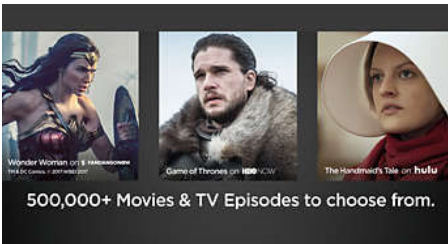

Stream almost anything

Kick back with access to 500,000+ streaming movies and TV episodes across thousands of free and paid channels. Watch blockbusters, hit series, live news, kids' shows, and more. Plus, stream award-winning originals from channels like Netflix and Amazon Prime Video.