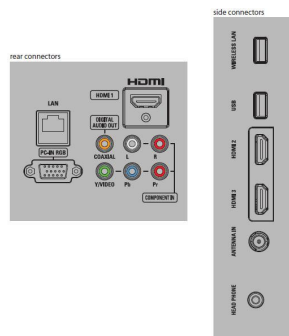

- Aerial Input: 75 ohm F-type
- TV system: ATSC, NTSC
- Video Playback: NTSC
- Tuner bands: UHF, VHF

Connectivity

- AV 1: CVBS in, Shared audio L/R in
- AV 2: YPbPr, Shared audio L/R in
- HDMI 1: HDMI, Shared audio L/R in
- HDMI 2: HDMI, Shared audio L/R in
- HDMI 3: HDMI, Shared audio L/R in
- EasyLink (HDMI-CEC): One touch play, Power status, System info (menu language), System audio control, System standby, Remote control pass-through
- Audio Output - Digital: Coaxial (cinch)
- Other connections: Headphone out, Ethernet, PC-In VGA, Shared audio L/R in
- USB: USB

Power

- Mains power: 120V/60Hz
- Power consumption: 45 W
- Standby power consumption: < 0.5 W
- Ambient temperature: 5°C to 40°C (41°F to 104°F)

Dimensions

- Set dimensions in inch (W x H x D): 25.02 x 15.65 x 2.7 inch
- Set dimensions with stand in inch (W x H x D): 25.04 x 16.95 x 6.97 inch
- Product weight (lb): 10.8
- Product weight (+stand) (lb): 12.57 lb
- Box dimensions in inch (W x H x D):