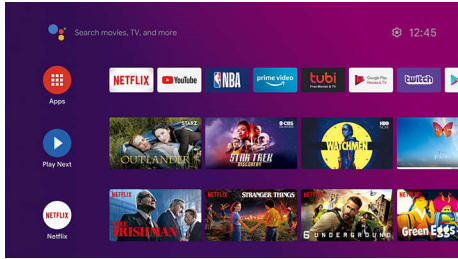

5000 series Android TV
32" class/po HD 720p, Android TV, Built-in Google Assistant

Highlights

720p HD Resolution

720p High Definition Resolution for ultra-sharp images

Android TV

Android TV makes it easier to get more from your TV. Choose from 500,000+ movies and shows from across streaming services. Control your TV, get recommendations of what to watch, dim the lights, and more with your voice by asking Google Assistant. Cast photos, videos, and music from smart devices to your TV with Chromecast built-in.