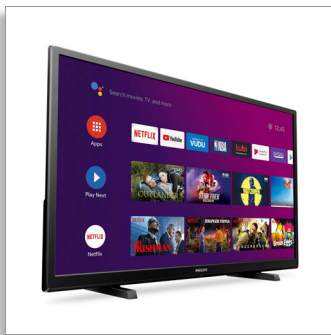

Philips
5000 series Android TV

32" class/pc

HD 720p
Android TV
Built-in Google Assistant

32PFL5405

AndroidTV with Google Assistant

Explore a smarter way to watch

The Philips AndroidTV brings great content to you, so you can spend less time browsing and more time watching. Just pick from the personalized recommendations from Google Play, YouTube, Netflix, and other apps directly on your TV screen.

Enlarge your viewing experience

- 720p High Definition Resolution for ultra-sharp images

Enjoy a world of connectivity

- Wireless LAN 802.11ac MIMO for seamless streaming

Android TV with the Google Assistant Built-in