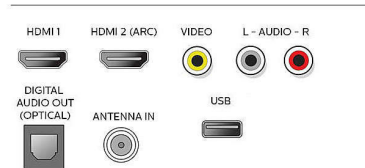

Tuner/Reception/Transmission

- Aerial Input: 75 ohm F-type
- TV system: ATSC, NTSC
- Video Playback: NTSC
- Tuner bands: UHF, VHF

Connectivity

- Other connections: Headphone out, Wireless LAN 802.11ac MIMO
- EasyLink (HDMI-CEC): One touch play, Power status, System info (menu language), Remote control pass-through, System audio control, System standby
- Bluetooth version: 4.2
- Audio Output - Digital: Optical (TOSLINK)
- AV 1: Audio L/R in, CVBS in
- USB: USB
- HDMI 1: HDMI
- HDMI 2(ARC): HDMI

Power

- Mains power: 120V/60Hz
- Power consumption: 50 W
- Standby power consumption: < 0.5W
- Ambient temperature: 5°C to 40°C (41°F to 104°F)

Dimensions

- Product weight (lb): 8.93 lb
- Box height (inch): 19.9 inch
- Box width (inch): 31.1 inch
- Box depth (inch): 4.5 inch
- Wall mount compatible: 300 x 200 mm
- Set Width (inch): 29.1 inch
- Set Height (inch): 17.5 inch
- Set Depth (inch): 2.6 inch
- Set width (with stand) (inch): 29.1 inch
- Set depth (with stand) (inch): 6.7 inch
- Set height (with stand) (inch): 18.3 inch
- Product weight (+stand) (lb): 9.15 lb
- Weight incl. Packaging (lb): 11.79
- Stand width (inch): 30.6 inch

Accessories

- Included accessories: Quick start guide, Caution sheet, Safety warranty sheet, Remote Control, Batteries for remote control, Table top stand,

Screws

- Power cord: 59 inch

Android TV Services

- OS: Android Pie

Connections

Rear

Issue date 2024-02-12

Version: 1.1.1

UPC: 6 09585 25320 9

© 2024 Koninklijke Philips N.V.
All Rights reserved.

Specifications are subject to change without notice.
Trademarks are the property of Koninklijke Philips N.V.
or their respective owners.

www.philips.com

* Google, Google Play, Android, YouTube, and related marks and logos are trademarks of Google LLC.

* USB recording for digital channels only, recordings may be limited by broadcast copy protection. Country and channel restrictions may apply.

* USB multimedia playback requires third-party app installation. Please visit the Google Play Store for more details, including app availability for your country.