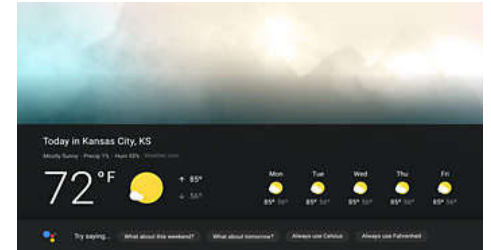

Google Play

Download all your favorite apps and games from Google Play. And enjoy them on the big screen with easy access from your custom Android TV home screen.

Chromecast built-in

Chromecast built-in is a platform that lets you stream your favorite entertainment from your phone, tablet or laptop right to your TV. Easily control your TV with apps you already know and love from your iPhone, iPad, Android phone or tablet, Mac or Windows laptop, or Chromebook.

Before you take off, learn more about the weather, traffic and what's on your calendar, all with the power of your voice.

Play your favorite content

Enjoy 500,000+ TV shows and movies. Plus, live TV and Chromecast built-in: Google Play is your entertainment unbound, it brings together all of the entertainment you love and helps you explore it in new ways, anytime, anywhere. We've brought the magic of Google to music, movies, TV, news, books, magazines, apps and games, so you get more from your content every day.