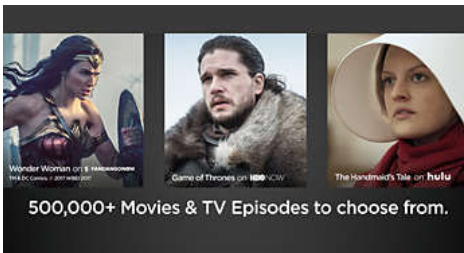

50PFL4763/F7

Highlights

Smart TV made easy

Watch. Stream. Play. Listen. Laugh. Repeat. With this Philips Roku TV, it's never been easier to watch, discover and enjoy the entertainment you love. Start streaming your favorite shows. Access your cable box or HDTV antenna. Even fire up your gaming console—all from your home screen. Search by title, actor or director to see where to stream your favorite shows for free or at the lowest price. Plus, you'll see where it's playing live with an HDTV antenna.

Stream almost anything

Kick back with access to 500,000+ streaming movies and TV episodes across thousands of free and paid channels. Watch blockbusters, hit series, live news, kids' shows, and more. Plus, stream award-winning originals from channels like Netflix and Amazon Prime Video.

Fast and easy search

From the latest movies and TV shows to your favorite cult classics, it's easy to find the perfect thing to watch with Roku Search. Simply search by title, actor or director using your Roku remote, Roku mobile app for iOS® and Android™, or voice search. With Roku Search, it's easy to search across top channels to find where movies and shows are available for free, or see unbiased results ranked by price across top channels.