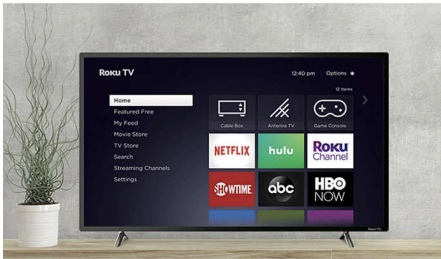

Enlarge your viewing experience

- 120 Perfect Motion Rate for increased pixel response times
- 1080p High Definition Resolution for ultra-sharp images

PHILIPS

ROKU TV

4000 series LED-LCD TV
50" class Full HD 1080p, PixelPlus HD, Wireless LAN 802.11ac MIMO

50PFL4763/F7

Highlights

Smart TV made easy

Watch. Stream. Play. Listen. Laugh. Repeat. With this Philips Roku TV, it's never been easier to watch, discover and enjoy the entertainment you love. Start streaming your favorite shows. Access your cable box or HDTV antenna. Even fire up your gaming console—all from your home screen. Search by title, actor or director to see where to stream your favorite shows for free or at the lowest price. Plus, you'll see where it's playing live with an HDTV antenna.