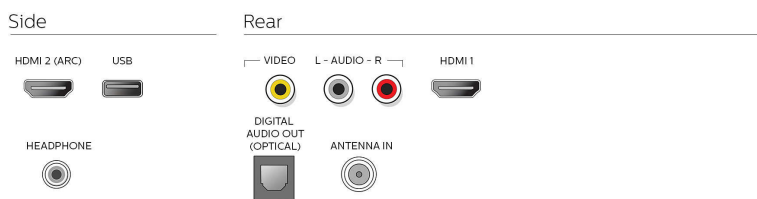

.MOV), PNG, WMA (.ASF, .WMA, .MKV)

Tuner/Reception/Transmission

- Aerial Input: 75 ohm F-type
- TV system: ATSC, NTSC
- Video Playback: NTSC, ATSC
- Tuner bands: UHF, VHF

Connectivity

- Other connections: Headphone out, Wireless LAN 802.11ac MIMO
- EasyLink (HDMI-CEC): One touch play, Power status, System info (menu language), Remote control pass-through, System audio control, System standby
- Audio Output - Digital: Optical (TOSLINK)
- AV 1: Shared audio L/R in, CVBS in
- USB: USB
- HDMI 1: Shared audio L/R in, HDMI
- HDMI 2: Shared audio L/R in, HDMI (Audio Return Channel)

Power

- Mains power: 120V/60Hz
- Power consumption: 92 W
- Standby power consumption: < 0.5 W
- Ambient temperature: 5°C to 40°C (41°F to 104°F)

Dimensions

- Product weight (lb): 19.8 lb
- Box height (inch): 29.4 inch
- Box width (inch): 51.2 inch
- Box depth (inch): 6.4 inch
- Wall mount compatible: 300 x 200 mm
- Set Width (inch): 44.2 inch
- Set Height (inch): 26.1 inch
- Set Depth (inch): 3.5 inch
- Set width (with stand) (inch): 44.2 inch
- Set depth (with stand) (inch): 9.0 inch
- Set height (with stand) (inch): 27.6 inch
- Product weight (+stand) (lb): 20.5 lb
- Weight incl. Packaging (lb): 28.0 lb

Accessories

- Included accessories: Table top stand, Quick start guide, Remote Control, Batteries for remote

control, Screws

Network Services

- TV Operating System: Roku OS
- Network Features: Wireless Screencasting

Connections

Issue date 2023-12-15

© 2023 Koninklijke Philips N.V.
All Rights reserved.

Version: 1.1.1

Specifications are subject to change without notice.
Trademarks are the property of Koninklijke Philips N.V.
or their respective owners.

UPC: 6 09585 25203 5

www.philips.com

* Search feature does not work with all channels.

* Subscriptions or other payments may be required to access certain channels. Content may not be available in all areas in which the Roku TVs are sold and channel availability is subject to change.