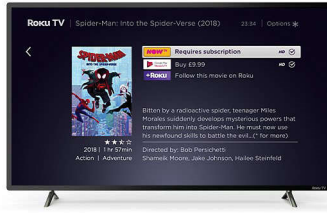

Fast and easy search

From the latest movies and TV shows to your favorite cult classics, it's easy to find the perfect thing to watch with Roku Search. Simply search by title, actor or director using your Roku remote, Roku mobile app for iOS® and Android™, or voice search. With Roku Search, it's easy to search across top channels to find where movies and shows are available for free, or see unbiased results ranked by price across top channels.