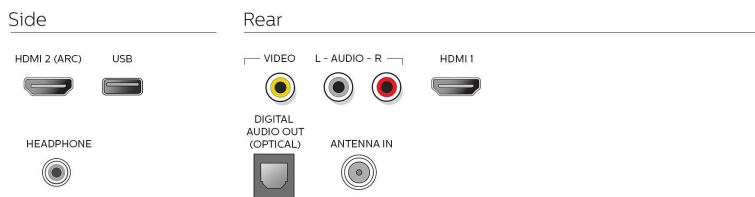

Tuner/Reception/Transmission

- Aerial Input: 75 ohm F-type
- TV system: ATSC, NTSC
- Video Playback: NTSC, ATSC
- Tuner bands: UHF, VHF

Connectivity

- Other connections: Headphone out, Wireless LAN 802.11ac MIMO
- EasyLink (HDMI-CEC): One touch play, Power status, System info (menu language), Remote control pass-through, System audio control, System standby
- Audio Output - Digital: Optical (TOSLINK)
- AV 1: Shared audio L/R in, CVBS in
- USB: USB
- HDMI 1: Shared audio L/R in, HDMI
- HDMI 2: Shared audio L/R in, HDMI (Audio Return Channel)

Power

- Mains power: 120V/60Hz
- Power consumption: 92 W
- Standby power consumption: < 0.5 W
- Ambient temperature: 5°C to 40°C (41°F to 104°F)

Dimensions

- Product weight (lb): 19.8 lb
- Box height (inch): 29.4 inch
- Box width (inch): 51.2 inch
- Box depth (inch): 6.4 inch
- Wall mount compatible: 300 x 200 mm
- Set Width (inch): 44.2 inch
- Set Height (inch): 26.1 inch
- Set Depth (inch): 3.5 inch
- Set width (with stand) (inch): 44.2 inch
- Set depth (with stand) (inch): 9.0 inch
- Set height (with stand) (inch): 27.6 inch
- Product weight (+stand) (lb): 20.5 lb
- Weight incl. Packaging (lb): 28.0 lb

Accessories

- Included accessories: Table top stand, Quick start guide, Remote Control, Batteries for remote control, Screws

Connections

Issue date 2024-08-16

© 2024 Koninklijke Philips N.V.
All Rights reserved.

Version: 2.2.2

Specifications are subject to change without notice.
Trademarks are the property of Koninklijke Philips N.V.
or their respective owners.

UPC: 6 09585 25203 5

www.philips.com

* Search feature does not work with all channels.

* Subscriptions or other payments may be required to access certain channels. Content may not be available in all areas in which the Roku TVs are sold and channel availability is subject to change.