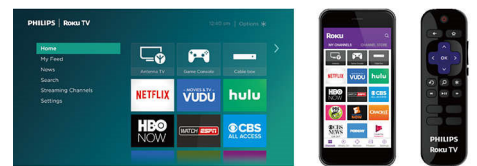

Roku TV

Get to all the things you want to watch, easier with Philips Roku TV. Stream from 500,000 movies and TV episodes you can rent, buy, subscribe to or watch for free. Roku brings simple, intuitive interface for easy navigation. Switching from streaming, to cable, to other devices is as easy as changing a channel. Enjoy convenience of discovering new shows by cross-channel search or voice search via free mobile app for iOS and Android.