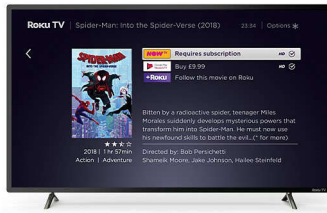

Fast and easy search

From the latest movies and TV shows to your favorite cult classics, it's easy to find the perfect thing to watch with Roku Search. Simply search by title, actor or director using your Roku remote, Roku mobile app for iOS® and Android™, or voice search. With Roku Search, it's easy to search across top channels to find where movies and shows are available for free, or see unbiased results ranked by price across top channels.