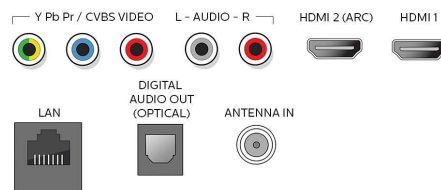

Multimedia Applications

- Multimedia connections: USB memory class device
- Playback Formats: MP3, JPEG Still pictures, MPEG1, MPEG2, H.264/MPEG-4 AVC, H.265/HEVC, AAC, WAVE, AC3, MPEG4

Tuner/Reception/Transmission

- Aerial Input: 75 ohm F-type
- TV system: ATSC, NTSC
- Video Playback: NTSC
- Tuner bands: UHF, VHF

Connectivity

- Other connections: Ethernet, Headphone out, Wireless LAN 802.11ac MIMO
- EasyLink (HDMI-CEC): One touch play, Power status, System info (menu language), Remote control pass-through, System audio control, System standby
- Audio Output - Digital: Optical (TOSLINK)
- AV 1: Shared audio L/R in, AV In
- USB: USB
- HDMI 1: Shared audio L/R in, HDMI
- HDMI 2: Shared audio L/R in, HDMI (Audio Return Channel)
- HDMI 3: HDMI, Shared audio L/R in

Power

- Mains power: 120V/60Hz
- Power consumption: 125 W
- Standby power consumption: < 0.5W
- Ambient temperature: 5°C to 40°C (41°F to 104°F)

Dimensions

- Product weight (lb): 21.6 lb
- Box height (inch): 29.4 inch
- Box width (inch): 51.2 inch
- Box depth (inch): 6.4 inch
- Wall mount compatible: 300 x 200 mm
- Set Width (inch): 44.2 inch
- Set Height (inch): 26.1 inch
- Set Depth (inch): 3.5 inch
- Set width (with stand) (inch): 44.2 inch
- Set depth (with stand) (inch): 9.0 inch
- Set height (with stand) (inch): 27.6 inch
- Product weight (+stand) (lb): 22.3 lb
- Weight incl. Packaging (lb): 29.8 lb

Connections

Side

Rear

Issue date 2023-12-11

Version: 1.1.1

UPC: 6 09585 25130 4

© 2023 Koninklijke Philips N.V.
All Rights reserved.

Specifications are subject to change without notice.
Trademarks are the property of Koninklijke Philips N.V.
or their respective owners.

www.philips.com