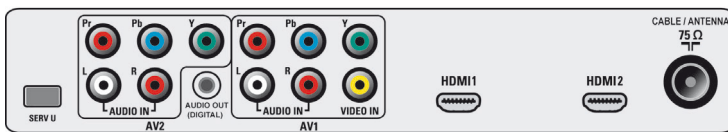

Multimedia Applications

- Digital Content Management: Digital Media Reader
- Multimedia connections: USB memory class device
- Playback Formats: MP3, Slideshow files (.alb), JPEG Still pictures

Tuner/Reception/Transmission

- Aerial Input: 75 ohm F-type
- TV system: ATSC, NTSC
- Video Playback: NTSC
- Cable: Unscrambled Digital Cable -QAM
- Tuner bands: Hyperband, S-Channel, UHF, VHF

Connectivity

- AV 1: Audio L/R in, CVBS in, YPbPr
- AV 2: Audio L/R in, YPbPr
- AV 3: HDMI
- Front / Side connections: Audio L/R in, CVBS in, Headphone Out, S-video in, USB
- Audio Output - Digital: Coaxial (cinch)
- Other connections: HDMI

Power

- Ambient temperature: 5 °C to 40 °C
- Mains power: 100-250V, 50-60Hz
- Power consumption: 130 W
- Standby power consumption: < 1 W

Dimensions

- Set dimensions in inch (W x H x D):
  26.8 x 18.6 x 4.5 inch
- Set dimensions with stand in inch (W x H x D):
  26.8 x 21.1 x 7.9 inch
- Product weight (lb): 30 (with stand), 24.3 (without stand)
- Box dimensions in inch (W x H x D):
  33.1 x 22.5 x 8.03 inch
- Weight incl. Packaging (lb): 38.3

Accessories

- Included accessories: Table top stand, Power cord, Quick start guide, User Manual, Registration card, Remote Control

Issue date 2012-01-20

Version: 5.0.13

12 NC: 8670 000 26095
UPC: 6 09585 12331 1

© 2012 Koninklijke Philips Electronics N.V.
All Rights reserved.

Specifications are subject to change without notice.
Trademarks are the property of Koninklijke Philips
Electronics N.V. or their respective owners.

www.philips.com