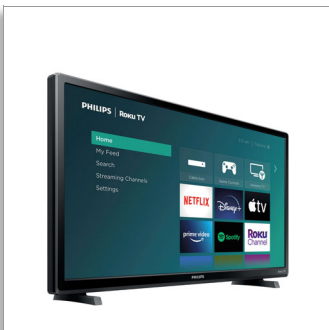

Philips Roku
4700 series HD LED
RokuTV

24" RokuTV

HD 720p
120PMR
Wireless LAN 802.11ac

24PFL4764

Endless Entertainment

HD RokuTV

Philips Roku TV is a smart TV that's simple to use. Start streaming your favorite movies and TV shows. Access your cable box or HD antenna. Or even fire up your gaming console - all from your home screen.

Enlarge your viewing experience

- 720p High Definition Resolution for ultra-sharp images
- 120 PMR delivers unprecedented motion sharpness to your TV

A simple way to watch what you love

- Watch. Listen. Share. AirPlay lets you do it all.
- Works with popular voice assistants
- 150,000+ Movies & TV episodes to choose from
- Fast and easy search across top channels
- Free Roku mobile app for iOS and Android
- More than a smart TV - a better TV
- Free Streaming on The Roku Channel

Enjoy a world of connectivity

- Wireless LAN 802.11ac for seamless streaming

PHILIPS

Roku TV

4700 series HD LED RokuTV
24" RokuTV HD 720p, 120PMR, Wireless LAN 802.11ac

24PFL4764/F7

Highlights

Roku TV