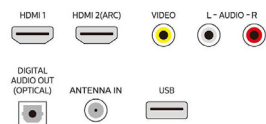

Tuner/Reception/Transmission

- Aerial Input: 75 ohm F-type

- TV system: ATSC, NTSC
- Video Playback: NTSC, ATSC
- Tuner bands: UHF, VHF

Connectivity

- Number of HDMI connections: 2
- Wireless connection: 802.11n
- Other connections: Digital audio out (optical), CVBS+Audio L/R in
- HDMI features: Audio Return Channel (HDMI 2)
- EasyLink (HDMI-CEC): One touch play, Power status, System info (menu language), System audio control, System standby
- Number of USB 2.0: 1

Accessories

- Included: Quick start guide, Remote control, Batteries for remote control, Tabletop Stand, Screws

Network Services

- TV Operating System: Roku OS

Connections

Rear

Issue date 2024-03-11

© 2024 Koninklijke Philips N.V.
All Rights reserved.