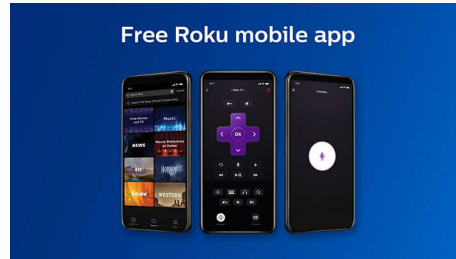

Free Roku mobile app

Turn your iOS® or Android™ device into the ultimate streaming companion. Whether you need a second remote or want more features and functionality, the Roku mobile app makes it fun and easy to control your Roku TV. Search with your keyboard, use voice search, enjoy private listening with up to three friends, cast to your TV, and more.