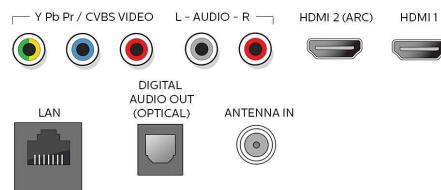

Multimedia Applications

- Multimedia connections: USB Storage Device
- Playback Formats: MP3, JPEG Still pictures, MPEG1, MPEG2, H.264/MPEG-4 AVC, H.265/HEVC, AAC, WAVE, AC3, MPEG4

Tuner/Reception/Transmission

- Aerial Input: 75 ohm F-type
- TV system: ATSC, NTSC
- Video Playback: NTSC
- Tuner bands: UHF, VHF

Connectivity

- Other connections: Ethernet, Headphone out, Wireless LAN 802.11ac MIMO
- EasyLink (HDMI-CEC): One touch play, Power status, System info (menu language), Remote control pass-through, System audio control, System standby
- Audio Output - Digital: Optical (TOSLINK)
- AV 1: Shared audio L/R in, CVBS/YpBPr
- USB: USB
- HDMI 1: Shared audio L/R in, HDMI
- HDMI 2: Shared audio L/R in, HDMI (Audio Return Channel)
- HDMI 3: HDMI, Shared audio L/R in

Power

- Mains power: 120V/60Hz
- Power consumption: 230 W
- Standby power consumption: $\leq$ 0.5W
- Ambient temperature: 5°C to 40°C (41°F to 104°F)

Dimensions

- Product weight (lb): 39.9 lb
- Box height (inch): 37.6 inch
- Box width (inch): 65.1 inch
- Box depth (inch): 7.2 inch
- Wall mount compatible: 400 x 200 mm
- Set Width (inch): 57.4 inch
- Set Height (inch): 33.1 inch
- Set Depth (inch): 4.0 inch
- Set width (with stand) (inch): 57.4 inch
- Set depth (with stand) (inch): 10.5 inch
- Set height (with stand) (inch): 35.5 inch
- Product weight (+stand) (lb): 40.6 lb
- Weight incl. Packaging (lb): 54.0 lb

Connections

Side

Rear

Issue date 2023-12-11

Version: 2.1.1

UPC: 6 09585 25198 4

© 2023 Koninklijke Philips N.V.
All Rights reserved.

Specifications are subject to change without notice.
Trademarks are the property of Koninklijke Philips N.V.
or their respective owners.

www.philips.com