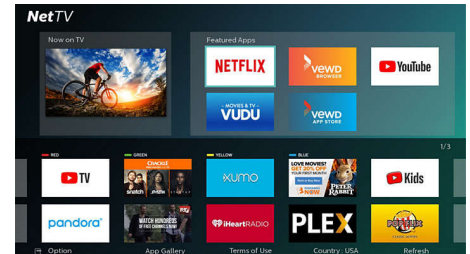

Net TV

Philips NetTV is built for streaming. With a simple push of a button, gain instant access to popular streaming applications such as Netflix, Vudu, YouTube, all within a clutter-free, easy to use interface. Visit the App Store to download additional content from our extensive entertainment library, with entertainment options to suit everyone. Surf the web on your big screen TV, all without the need of connecting a computer. Enjoy smooth streaming of up-to 4K content with the powerful, built-in Wireless 802.11ac MIMO Dual-Band chipset.