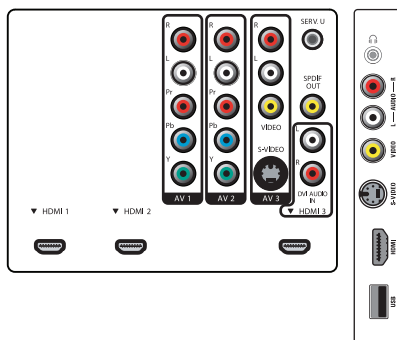

- Remote Control: TV
- Screen Format Adjustments: 4:3, Auto Format, Movie expand 14:9, Movie expand 16:9, Super Zoom, Widescreen, unscanned (1080p dot by dot)

Multimedia Applications

- Multimedia connections: USB memory class device
- Playback Formats: MP3, JPEG Still pictures
- Playback enhancement: Picture slideshow

Tuner/Reception/Transmission

- Aerial Input: 75 ohm F-type
- TV system: ATSC, NTSC
- Video Playback: NTSC
- Cable: Unscrambled Digital Cable -QAM
- Tuner bands: Hyperband, S-Channel, UHF, VHF

Connectivity

- AV 1: Audio L/R in, YPbPr
- AV 2: Audio L/R in, YPbPr
- AV 3: Audio L/R in, CVBS in, S-Video in
- HDMI 1: HDMI v1.3
- HDMI 2: HDMI v1.3
- HDMI 3: Analog audio L/R in, HDMI v1.3
- EasyLink (HDMI-CEC): One touch play, Power status, System info (menu language), System standby
- Front / Side connections: HDMI, S-video in, CVBS in, Audio L/R in, Headphone Out, USB
- Audio Output - Digital: Coaxial (cinch)

Power

- Ambient temperature: 5 °C to 40 °C
- Mains power: 110-240V, 50-60Hz
- Power consumption: 340 W
- Standby power consumption: < 1 W

Dimensions

- Set dimensions in inch (W x H x D): 50.75 x 32.48 x 4.57 inch
- Set dimensions with stand in inch (W x H x D): 50.75 x 34.65 x 12.80 inch
- Weight incl. Packaging (lb): 111.22
- Product weight (lb): 100.97 (with stand), 85.10 (without stand)
- Box dimensions in inch (W x H x D): 56.02 x 36.10 x 15.91 inch
- VESA wall mount compatible: 400 x 400 mm

Issue date 2012-01-20

Version: 4.0.8

12 NC: 8670 000 36668
UPC: 6 09585 14739 3

© 2012 Koninklijke Philips Electronics N.V.
All Rights reserved.

Specifications are subject to change without notice.
Trademarks are the property of Koninklijke Philips Electronics N.V. or their respective owners.

www.philips.com

Accessories

- Included accessories: Table top stand, Power cord, Quick start guide, User Manual, Registration card, Remote Control