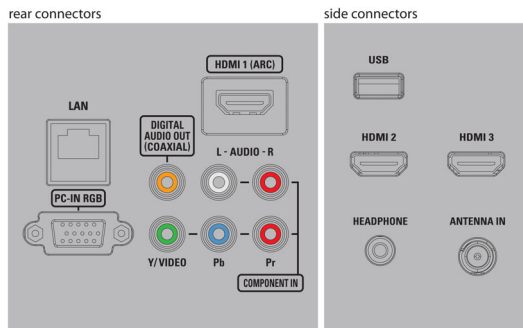

Tuner/Reception/Transmission

- Aerial Input: 75 ohm F-type
- TV system: ATSC, NTSC
- Video Playback: NTSC
- Tuner bands: UHF, VHF

Connectivity

- AV 1: CVBS in, Shared audio L/R in
- AV 2: YPbPr, Shared audio L/R in
- HDMI 1: HDMI, Shared audio L/R in
- HDMI 2: HDMI, Shared audio L/R in
- HDMI 3: HDMI, Shared audio L/R in
- EasyLink (HDMI-CEC): One touch play, Power status, System info (menu language), System audio control, System standby, Remote control pass-through
- Audio Output - Digital: Coaxial (cinch)
- Other connections: Ethernet, PC-In VGA, Wi-Fi(built-in), Headphone out
- USB: USB

Power

- Mains power: 120V/60Hz
- Power consumption: 90 W
- Standby power consumption: < 0.5W
- Ambient temperature: 5°C to 40°C (41°F to 104°F)

Dimensions

- Set dimensions in inch (W x H x D): 42.87 x 25.89 x 4.87 inch
- Set dimensions with stand in inch (W x H x D): 42.87 x 27.87 x 10.64 inch
- Product weight (lb): 27.34
- Product weight (+stand) (lb): 31.75 lb
- Box dimensions in inch (W x H x D): 46.65 x 30.32 x 8.15 inch
- Weight incl. Packaging (lb): 39.35
- VESA wall mount compatible: 400 x 400 mm

Accessories

- Included accessories: Table top stand, Quick start guide, User Manual, Registration card, Remote Control, Batteries for remote control

Issue date 2014-08-22

Version: 5.2.1

12 NC: 8670 001 02221
UPC: 6 09585 23317 1