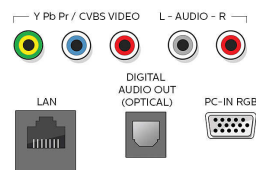

Side

Issue date 2023-12-11

Version: 5.1.1

UPC: 6 09585 24967 7

© 2023 Koninklijke Philips N.V.
All Rights reserved.

Specifications are subject to change without notice.
Trademarks are the property of Koninklijke Philips N.V.
or their respective owners.

www.philips.com

* This product was produced prior to FCC Enhanced Accessibility rule going into effect, older production may not have Enhanced Accessibility features. Please look for the "Enhanced Accessibility" logo on the packaging of the product before purchasing if you need Enhanced Accessibility features.