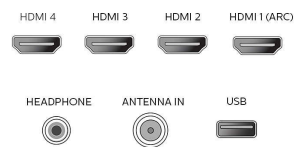

Accessories

- Included accessories: Table top stand, Quick start guide, User Manual, Remote Control, Batteries for remote control, Screws
- Power cord: 59.05 inch

Network Services

- Network Features: Google Cast

Connections

Bottom Rear

Side

Issue date 2023-12-11

Version: 5.1.1

UPC: 6 09585 24967 7

© 2023 Koninklijke Philips N.V.
All Rights reserved.

Specifications are subject to change without notice.
Trademarks are the property of Koninklijke Philips N.V.
or their respective owners.