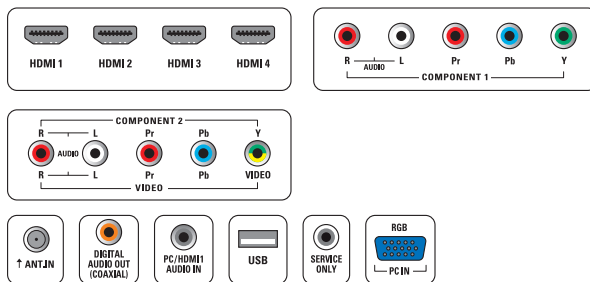

## Connectivity

- AV 1: Audio L/R in, YPbPr
- AV 2: Audio L/R in, CVBS in, YPbPr
- Audio Output - Digital: Coaxial (cinch)
- HDMI 1: HDMI
- HDMI 2: HDMI
- HDMI 3: HDMI
- HDMI 4: HDMI
- Other connections: PC Audio in, PC-In VGA, Service connector
- USB: USB
- EasyLink (HDMI-CEC): One touch play, Power status, System info (menu language), Remote control pass-through, System audio control, System standby

## Accessories

- Included accessories: Tabletop swivel stand, Power cord, Quick start guide, User Manual, Registration card, Warranty certificate, Remote Control, Batteries for remote control

Issue date 2012-02-03