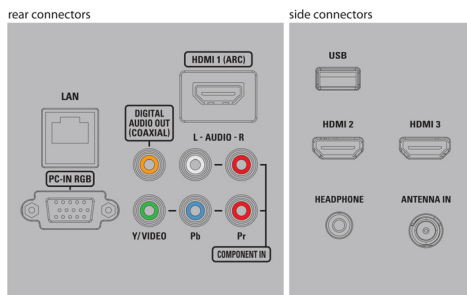

Connectivity

- AV 1: Shared audio L/R in, CVBS/YpBPr
- Audio Output - Digital: Coaxial (cinch)
- Other connections: Ethernet, Headphone out, PC-In VGA, Wi-Fi(built-in)
- USB: USB
- HDMI 1: HDMI, Shared audio L/R in
- HDMI 2: HDMI, Shared audio L/R in
- HDMI 3: HDMI, Shared audio L/R in
- EasyLink (HDMI-CEC): One touch play, Power status, System info (menu language), Remote control pass-through, System audio control, System standby

Power

- Ambient temperature: 5°C to 40°C (41°F to 104°F)
- Mains power: 120V/60Hz
- Power consumption: 89 W
- Standby power consumption: < 0.5 W

Dimensions

- Set dimensions in inch (W x H x D):

- 36.4 x 21.8 x 3.9 inch
- Product weight (lb): 19.63 lb
- Set dimensions with stand in inch (W x H x D): 36.4 x 23.7 x 8.1 inch
- Product weight (+stand) (lb): 21.39 lb
- Box dimensions in inch (W x H x D): 42.2 x 25.2 x 6.5 inch
- Weight incl. Packaging (lb): 26.46 lb
- VESA wall mount compatible: 200 x 200 mm

Accessories

- Included accessories: Table top stand, Quick start guide, User Manual, Remote Control, Batteries for remote control

Network Services

- NetTV Apps: CloudTV, Netflix, Pandora, Portico, Vudu, YouTube
- Network Features: DLNA Multimedia Browser, WirelessConnect