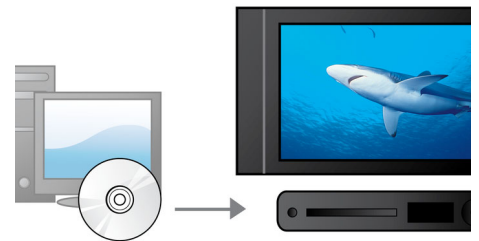

DivX Certified

With DivX support, you are able to enjoy DivX encoded videos in the comfort of your living room. The DivX media format is an MPEG4-based video compression technology that enables you to save large files like movies, trailers and music videos on media like CD-R/RW, and DVD recordable discs.

1080p at 24 fps

Bring true cinema experience into your living room with 24 frames-per-second video. Original films are all recorded at this frame rate, providing an ambience and image texture that is so unique. Philips Blu-ray Disc players are equipped to bring you 24fps directly from Blu-ray Discs - thus giving you sensational cinema-like high definition images that will astound you.

Dolby TrueHD

Dolby TrueHD delivers 7.1 channels of the finest sound from your Blu-ray Discs. Audio reproduced is virtually indistinguishable from the studio master, so you hear what the creators intended for you to hear. Dolby TrueHD completes your high definition entertainment experience.