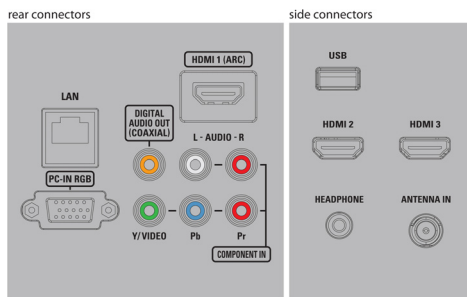

Network Services

- NetTV Apps: Netflix, Vudu, YouTube, Pandora, CloudTV, Portico
- Network Features: DLNA Multimedia Browser, WirelessConnect

Tuner/Reception/Transmission

- Aerial Input: 75 ohm F-type
- TV system: ATSC, NTSC
- Video Playback: NTSC
- Tuner bands: UHF, VHF

Connectivity

- AV 1: CVBS in, Shared audio L/R in
- AV 2: YPbPr, Shared audio L/R in
- HDMI 1: HDMI, Shared audio L/R in
- HDMI 2: HDMI, Shared audio L/R in
- HDMI 3: HDMI, Shared audio L/R in
- EasyLink (HDMI-CEC): One touch play, Power status, System info (menu language), System audio control, System standby, Remote control pass-through
- Audio Output - Digital: Coaxial (cinch)

- Other connections: Ethernet, PC-In VGA, Wi-Fi(built-in), Headphone out
- USB: USB

Power

- Mains power: 120V/60Hz
- Power consumption: 70 W
- Standby power consumption: < 0.5W
- Ambient temperature: 5°C to 40°C (41°F to 104°F)

Dimensions

- Set dimensions in inch (W x H x D): 37.52 x 22.88 x 2.70 inch
- Set dimensions with stand in inch (W x H x D): 37.52 x 24.50 x 8.66 inch
- Product weight (lb): 21.17
- Product weight (+stand) (lb): 24.25 lb
- Box dimensions in inch (W x H x D): 44.69 x 25.79 x 5.00 inch
- Weight incl. Packaging (lb): 29.76
- VESA wall mount compatible: 300 x 300 mm

Accessories

- Included accessories: Table top stand, Quick start guide, User Manual, Registration card, Remote Control, Batteries for remote control

Issue date 2014-07-15

Version: 4.1.1

12 NC: 8670 000 98258
UPC: 6 09585 23099 6

© 2014 Koninklijke Philips N.V.
All Rights reserved.

Specifications are subject to change without notice.
Trademarks are the property of Koninklijke Philips N.V.
or their respective owners.

www.philips.com