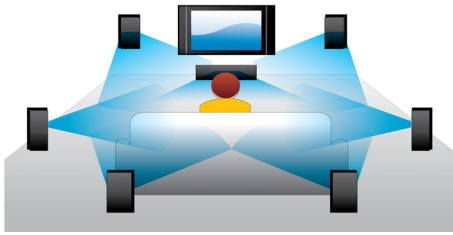

PHILIPS

Blu-ray Disc/ DVD player
3D playback Built-in WiFi, DivX Plus HD

Highlights

Dolby TrueHD and DTS-HD MA

DTS-HD Master Audio and Dolby TrueHD delivers 7.1 channels of the finest sound from your Blu-ray Discs. Audio reproduced is virtually indistinguishable from the studio master, so you hear what the creators intended for you to hear. DTS-HD Master Audio and Dolby TrueHD complete your high definition entertainment experience.