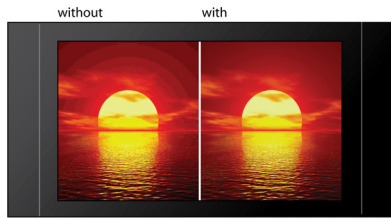

Highlights

12-bit/108MHz video processing

12-bit Video DAC is a superior Digital-to-Analogue-Converter that preserves every detail of the authentic picture quality. It shows subtle shades and smoother graduation of colors, resulting in a more vibrant and natural picture. The limitation of the usual 10bit DAC become in particular apparent while using large screens and projectors.