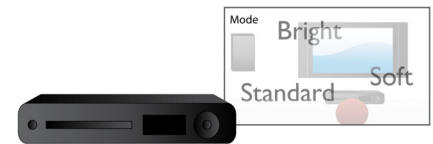

Smart Picture

Smart Picture provides the optimum picture settings for color, brightness, saturation, contrast, sharpness, and so on, to enhance your overall viewing experience at all times.