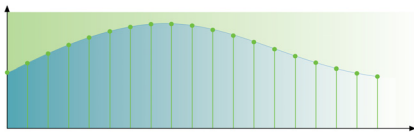

192kHz/24 bit audio DAC

192KHz sampling enables you to have an accurate representation of the original sound curves. Together with a 24-bit resolution, more information is captured from the original analogue sound wave form, giving a much richer audio reproduction.

Progressive Scan

Progressive Scan doubles the vertical resolution of the image resulting in a noticeably sharper

picture. Instead of sending a field comprising the odd lines to the screen first, followed by the field with the even lines, both fields are written at one time. A full image is created instantaneously, using the maximum resolution. At such a speed, your eye perceives a sharper picture with no line structure.