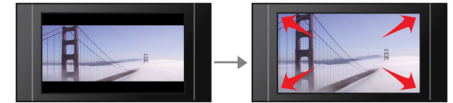

Progressive Scan

Progressive Scan doubles the vertical resolution of the image resulting in a noticeably sharper

picture. Instead of sending a field comprising the odd lines to the screen first, followed by the field with the even lines, both fields are written at one time. A full image is created instantaneously, using the maximum resolution. At such a speed, your eye perceives a sharper picture with no line structure.

Screen Fit

Whatever you're watching, and on any TV, Screen Fit ensures that the picture fills the whole screen. Annoying black bars on the top and bottom are eliminated, without any tedious manual adjustments to make. Simply press the Screen Fit button, choose the format and enjoy your movie in full-screen