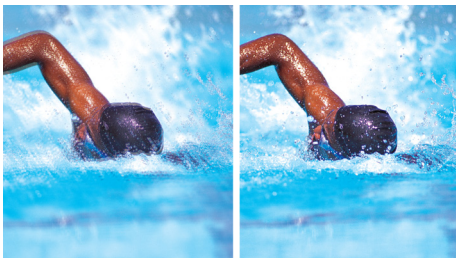

Progressive Scan

Progressive Scan doubles the vertical resolution of the image resulting in a noticeably sharper

picture. Instead of sending a field comprising the odd lines to the screen first, followed by the field with the even lines, both fields are written at one time. A full image is created instantaneously, using the maximum resolution. At such a speed, your eye perceives a sharper picture with no line structure.