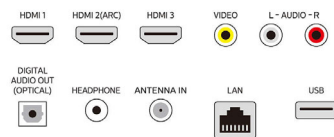

Tuner/Reception/Transmission

- Aerial Input: 75 ohm F-type
- TV system: ATSC, NTSC
- Video Playback: NTSC
- Tuner bands: UHF, VHF

Connectivity

- Other connections: Ethernet, Headphone out, Wireless LAN 802.11ac MIMO
- EasyLink (HDMI-CEC): One touch play, Power status, System info (menu language), Remote control pass-through, System audio control, System standby
- Bluetooth version: 4.2
- Audio Output - Digital: Optical (TOSLINK)
- AV 1: CVBS in, Audio L/R in
- USB: USB
- HDMI 1: HDMI
- HDMI 3: HDMI
- HDMI 2(ARC): HDMI

Power

- Mains power: 120V/60Hz
- Power consumption: 230 W
- Standby power consumption: < 0.5W
- Ambient temperature: 5°C to 40°C (41°F to 104°F)

Dimensions

- Product weight (lb): 39.9 lb
- Box height (inch): 37.6 inch
- Box width (inch): 65.2 inch
- Box depth (inch): 7.3 inch
- Wall mount compatible: 400 x 200 mm
- Set Width (inch): 57.4 inch
- Set Height (inch): 33.1 inch
- Set Depth (inch): 4.0 inch
- Set width (with stand) (inch): 57.4 inch
- Set depth (with stand) (inch): 10.2 inch
- Set height (with stand) (inch): 34.3 inch
- Product weight (+stand) (lb): 40.57 lb

- Weight incl. Packaging (lb): 57.32 lb
- Stand width (inch): 42.718 inch

Accessories

- Included accessories: Quick start guide, Caution sheet, Safety warranty sheet, Remote Control, Batteries for remote control, Table top stand, Screws
- Power cord: 59 inch

Android TV Services

- OS: Android Oreo

Connections

Rear

Issue date 2023-12-11

Version: 9.0.3

UPC: 6 09585 25218 9

© 2023 Koninklijke Philips N.V.
All Rights reserved.

Specifications are subject to change without notice.
Trademarks are the property of Koninklijke Philips N.V.
or their respective owners.

www.philips.com

* Google, Google Play, Android, YouTube, and related marks and logos are trademarks of Google LLC.

* USB recording for digital channels only, recordings may be limited by broadcast copy protection. Country and channel restrictions may apply.

* USB multimedia playback requires third-party app installation. Please visit the Google Play Store for more details, including app availability for your country.