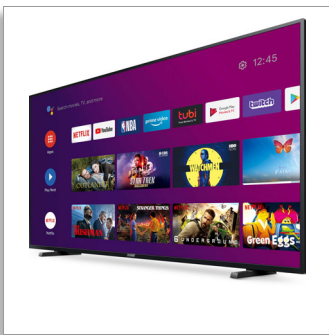

Philips
5704 series Android TV

65" class/po

4K UHD 2160p
AndroidTV
Built-in Google Assistant

65PFL5704

4K AndroidTV with Google Assistant

Explore a smarter way to watch

The Philips AndroidTV brings great content to you, so you can spend less time browsing and more time watching. Just pick from the personalized recommendations from Google Play, YouTube, Netflix, and other apps directly on your TV screen.

Enjoy the beauty of 4K Ultra HD

- 4K UHD brings your TV experience to a whole new level
- Stunning brightness and contrast with BrightPro
- HDR 10 delivers more detail and captivating colors
- Wireless LAN 802.11ac MIMO for seamless streaming

PHILIPS

5704 series Android TV
65" class/po 4K UHD 2160p, AndroidTV, Built-in Google Assistant

65PFL5704/F7

Highlights

4K UltraHD

Four times the resolution of Full HD brings your viewing experience to the whole new level. Enjoy every detail and the breathtaking beauty of your favorite entertainment.