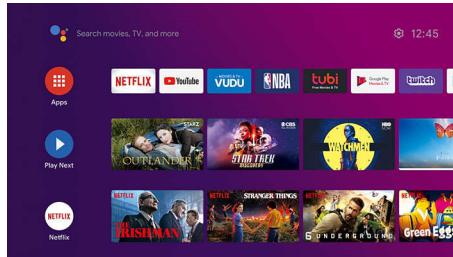

Android TV

Android TV brings great content to you, so you can spend less time browsing and more time watching. Just pick from the personalized recommendations on Google Play, YouTube, and other apps that appear automatically in your home screen.