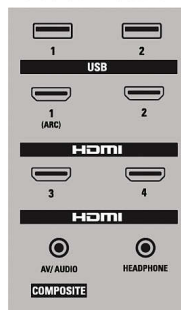

- Aerial Input: 75 ohm F-type
- TV system: ATSC, NTSC
- Video Playback: NTSC
- Tuner bands: UHF, VHF

Connectivity

- Other connections: Ethernet, PC-In VGA, Shared audio mini-jack, Headphone out, Wireless LAN(Built in)
- HDMI features: Deep Color
- EasyLink (HDMI-CEC): One touch play, Power status, System info (menu language), System audio control, System standby, Remote control pass-through
- Audio Output - Digital: Coaxial (cinch), Optical (TOSLINK)
- AV 1: CVBS in, Audio L/R in
- AV 2: YPbPr, Audio mini-jack
- USB: USB 2.0 x 2
- HDMI 1: HDMI (Audio Return Channel), Shared audio mini-jack
- HDMI 2: HDMI, Shared audio mini-jack
- HDMI 3: HDMI, Shared audio mini-jack
- HDMI 4: HDMI, Shared audio mini-jack

Power

- Mains power: 100-220V, 50/60Hz
- Power consumption: 171 W
- Standby power consumption: $\leq 0.5W$
- Ambient temperature: 5°C to 40°C (41°F to 104°F)

Dimensions

- Product weight (lb): 54.01 lb
- Box height (inch): 35.04 inch
- Box width (inch): 60.12 inch
- Box depth (inch): 7.36 inch
- Wall mount compatible: 400 x 400 mm
- Set Width (inch): 49.46 inch
- Set Height (inch): 29.36 inch
- Set Depth (inch): 2.36 inch
- Set width (with stand) (inch): 49.46 inch

rear connectors

side connectors

- Set depth (with stand) (inch): 10.24 inch
- Set height (with stand) (inch): 31.24 inch
- Product weight (+stand) (lb): 62.83 lb
- Weight incl. Packaging (lb): 74.52

Accessories