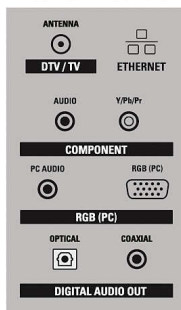

Multimedia Applications

- Multimedia connections: USB memory class device
- Playback Formats: MP3, JPEG Still pictures, H.264/MPEG-4 AVC, MPEG 4 SP/ASP, MPEG1, MPEG2, WMV9/VC1

Tuner/Reception/Transmission

- Aerial Input: 75 ohm F-type
- TV system: ATSC, NTSC
- Video Playback: NTSC
- Tuner bands: UHF, VHF

Connectivity

- Other connections: Ethernet, PC-In VGA, Shared audio mini-jack, Headphone out, Wireless LAN(Built in)
- HDMI features: Deep Color
- EasyLink (HDMI-CEC): One touch play, Power status, System info (menu language), System audio control, System standby, Remote control pass-through
- Audio Output - Digital: Coaxial (cinch), Optical (TOSLINK)
- AV 1: CVBS in, Audio L/R in
- AV 2: YPbPr, Audio mini-jack
- USB: USB 2.0 x 2
- HDMI 1: HDMI (Audio Return Channel), Shared audio mini-jack
- HDMI 2: HDMI, Shared audio mini-jack
- HDMI 3: HDMI, Shared audio mini-jack
- HDMI 4: HDMI, Shared audio mini-jack

Power

- Mains power: 100-220V, 50/60Hz
- Power consumption: 171 W
- Standby power consumption: $\leq 0.5W$
- Ambient temperature: 5°C to 40°C (41°F to 104°F)

Dimensions

- Product weight (lb): 54.01 lb
- Box height (inch): 35.04 inch
- Box width (inch): 60.12 inch
- Box depth (inch): 7.36 inch
- Wall mount compatible: 400 x 400 mm
- Set Width (inch): 49.46 inch
- Set Height (inch): 29.36 inch
- Set Depth (inch): 2.36 inch
- Set width (with stand) (inch): 49.46 inch

rear connectors