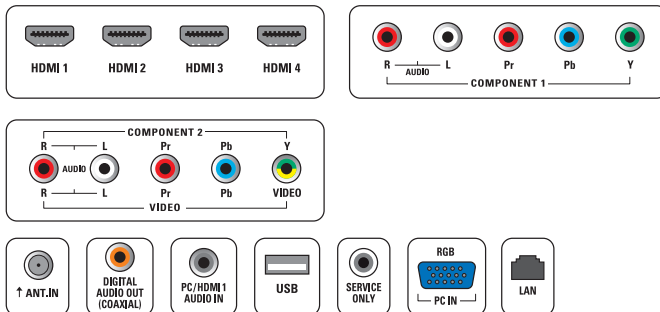

Convenience

- Child Protection: Child Lock+Parental Control
- Clock: On main display, Sleep Timer

- Ease of Installation: Autostore
- Ease of Use: 4 favorite lists, Auto Volume Leveller (AVL), Channel list, Settings assistant Wizard, Side Control
- Remote Control: TV
- Screen Format Adjustments: 4:3, Movie expand 14:9, Movie expand 16:9, Super Zoom, Widescreen, unscaled (1080p dot by dot), Automatic
- Multimedia: Net TV services, auto slideshow

Multimedia Applications

- Multimedia connections: USB memory class device
- Playback Formats: MP3, JPEG Still pictures

Tuner/Reception/Transmission

- Aerial Input: 75 ohm F-type
- TV system: ATSC, NTSC
- Video Playback: NTSC
- Tuner bands: UHF, VHF

Connectivity

- AV 1: Audio L/R in, YPbPr
- AV 2: Audio L/R in, YPbPr, CVBS in
- Audio Output - Digital: Coaxial (cinch)
- HDMI 1: HDMI
- HDMI 2: HDMI
- HDMI 3: HDMI
- HDMI 4: HDMI
- Other connections: Ethernet, PC Audio in, PC-In VGA, Service connector
- USB: USB
- EasyLink (HDMI-CEC): One touch play, Power status, System info (menu language), System audio control, System standby, Remote control pass-through

Power

- Ambient temperature: 5°C to 35°C (41°F to 95°F)
- Mains power: 120V/60Hz
- Power consumption: 205 W
- Standby power consumption: < 0.1 W

Dimensions

- Set dimensions in inch (W x H x D):
  39.06 x 24.41 x 3.15 inch
- Set dimensions with stand in inch (W x H x D):
  39.06 x 26.22 x 9.37 inch
- Product weight (lb): 35.71

Issue date 2014-03-14

Version: 2.1.1

12 NC: 8670 000 60521
UPC: 6 09585 18624 8

© 2014 Koninklijke Philips N.V.
All Rights reserved.

Specifications are subject to change without notice.
Trademarks are the property of Koninklijke Philips N.V.
or their respective owners.

www.philips.com