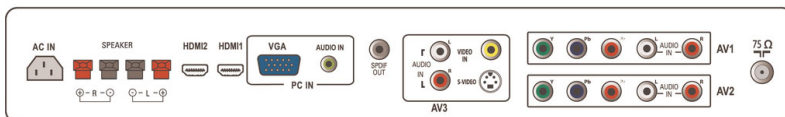

- AutoPicture, AutoSound, On Screen Display, Side Control, Closed Captioning Full Text
- Remote Control: TV
- Remote control type: RC2023609/01 B
- Screen Format Adjustments: 4:3, Auto Format, Movie expand 14:9, Movie expand 16:9, Subtitle Zoom, Super Zoom, Widescreen

Tuner/Reception/Transmission

- Aerial Input: 75 ohm F-type
- TV system: ATSC, NTSC
- Video Playback: NTSC
- Cable: Unscrambled Digital Cable -QAM
- Tuner bands: Hyperband, S-Channel, UHF, VHF

Connectivity

- AV 1: Audio L/R in, YPbPr
- AV 2: Audio L/R in, YPbPr
- AV 3: Audio L/R in, CVBS in, S-Video in
- AV 4: HDMI
- AV 5: HDMI
- Front / Side connections: Audio L/R in, CVBS in, Headphone out, S-video in
- Other connections: PC Audio in, PC-In VGA, S/PDIF out (coaxial)

Power

- Ambient temperature: 5 °C to 40 °C
- Mains power: 90-240 VAC, 50/60 Hz
- Power consumption: 260 W
- Standby power consumption: < 1 W

Accessories

- Included Accessories: Table top stand, Power cord, Quick start guide, User Manual, Registration card, Remote Control, Batteries for remote control

Dimensions

- Set dimensions in inch (W x H x D): 45.23 x 30.05 x 4.86 inch
- Set dimensions with stand in inch (W x H x D): 45.23 x 32.02 x 12.81 inch
- Product weight (lb): 56.21
- Product weight (+stand) (lb): 68.53 lb
- Box dimensions in inch (W x H x D): 50.79 x 32.13 x 14.53 inch
- Weight incl. Packaging (lb): 89.1
- VESA wall mount compatible: 400 x 200 mm

Issue date 2022-04-26

Version: 1.1.3

12 NC: 8670 000 37102
UPC: 6 09585 14863 5

© 2022 Koninklijke Philips N.V.
All Rights reserved.

Specifications are subject to change without notice.
Trademarks are the property of Koninklijke Philips N.V.
or their respective owners.

www.philips.com