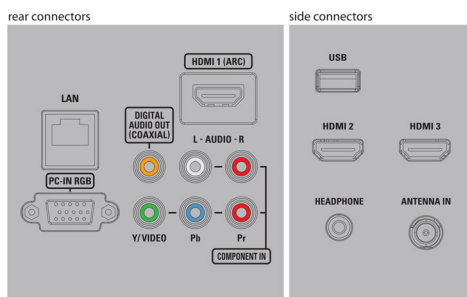

Connectivity

- AV 1: Shared audio L/R in, CVBS/YPbPr
- Audio Output - Digital: Coaxial (cinch)
- Other connections: Ethernet, Headphone out, PC-In VGA, Wi-Fi(built-in)
- USB: USB
- HDMI 1: HDMI, Shared audio L/R in
- HDMI 2: HDMI, Shared audio L/R in
- HDMI 3: HDMI, Shared audio L/R in
- EasyLink (HDMI-CEC): One touch play, Power status, System info (menu language), Remote control pass-through, System audio control, System standby

Power

- Ambient temperature: 5°C to 40°C (41°F to 104°F)
- Mains power: 120V/60Hz
- Power consumption: 50 W
- Standby power consumption: < 0.5 W

Dimensions

- Set dimensions in inch (W x H x D):

- 28.9 x 17.6 x 3.9 inch
- Product weight (lb): 11.87 lb
- Set dimensions with stand in inch (W x H x D): 28.9 x 18.9 x 7.4 inch
- Product weight (+stand) (lb): 12.31 lb
- Box dimensions in inch (W x H x D): 33.3 x 20.6 x 6.4 inch
- Weight incl. Packaging (lb): 15.33 lb
- VESA wall mount compatible: 100 x 100 mm

Accessories

- Included accessories: Table top stand, Quick start guide, User Manual, Remote Control, Batteries for remote control

Network Services

- NetTV Apps: CloudTV, Netflix, Pandora, Portico, Vudu, YouTube
- Network Features: DLNA Multimedia Browser, WirelessConnect