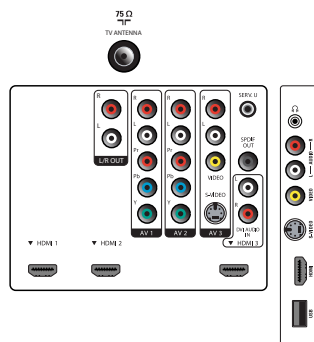

- AV 1: Audio L/R in, YPbPr
- AV 2: Audio L/R in, YPbPr
- AV 3: Audio L/R in, CVBS in, S-Video in
- HDMI 1: HDMI v1.3
- HDMI 2: HDMI v1.3
- HDMI 3: Analog audio L/R in, HDMI v1.3
- Audio Output - Digital: Coaxial (cinch)
- Other connections: Analog audio Left/Right out
- EasyLink (HDMI-CEC): One touch play, Power status, System info (menu language), Remote control pass-through, System audio control, System standby
- Front / Side connections: HDMI v1.3, S-video in, CVBS in, Audio L/R in, Headphone Out, USB

Power

- Ambient temperature: 0 °C to 35 °C
- Mains power: 110-240V, 50-60Hz
- Power consumption: 280 W
- Standby power consumption: < 0.15 W

Dimensions

- Set dimensions in inch (W x H x D): 43.56 x 26.20 x 3.60 inch
- VESA wall mount compatible: 400 x 400 mm
- Set dimensions with stand in inch (W x H x D): 43.56 x 28.24 x 12.17 inch
- Weight incl. Packaging (lb): 62.61
- Product weight (lb): 44.09
- Product weight (+stand) (lb): 53.57 lb
- Box dimensions in inch (W x H x D):

53.11 x 29.37 x 10.47 inch

Accessories

- Included accessories: Tabletop swivel stand, Power cord, Quick start guide, User Manual, Registration card, Remote Control

Issue date 2014-03-14

Version: 1.8.3

12 NC: 8670 000 53254
UPC: 6 09585 17245 6