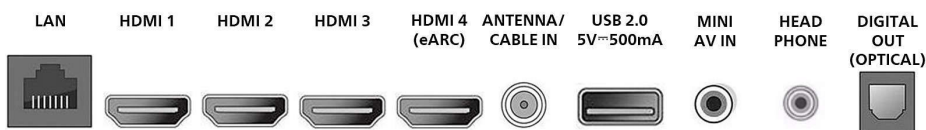

Tuner/Reception/Transmission

- TV system: ATSC, NTSC

- Video Playback: NTSC
- Tuner bands: UHF, VHF
- Aerial input: 75 ohm F-type

Connectivity

- Wireless connection: Wireless LAN (802.11ac)
- HDMI features: 4K, eARC/ARC (HDMI 4)
- EasyLink (HDMI-CEC): One touch play, Power status, System info (menu language), System audio control, System standby
- USB 2.0 inputs: 1
- HDMI inputs: 4
- Other inputs: CVBS+Audio L/R in, Digital audio out (optical), Ethernet, Headphone out
- Audio Output - Digital: Optical (TOSLINK)

Power

- Power consumption: 260 W
- Standby power consumption: < 0.5 W
- Ambient temperature: 5°C to 40°C (41°F to 104°F)
- Main power: 120V/60Hz

Dimensions

- Product weight (+stand): 23.69 Kg kg
- Stand width: 1540 mm
- Wall mount compatible: 400 x 300 mm
- Set dimensions (W x H x D): 65.7 x 37.8 x 3.5 inch; 1668.1 x 89 x 959.6 mm
- Product weight: 51.35 lb
- Set dimensions with stand (W x H x D): 65.7 x 40.6 x 14.6 inch; 1668.1 x 371.3 x 959.6 mm
- Box dimensions (W x H x D): 72.4 x 43.4 x 7.5 inch
- Weight incl. packaging: 75.51 lb
- Weight incl. Packaging: 34.25 Kg kg
- Product weight with stand: 53.09 lb
- Stand width: 60.62 inch

Accessories

- Included: Batteries for remote control, Quick start guide, Remote control, Screws, Tabletop stand

Network Services

- TV Operating System: Roku OS

Issue date 2023-12-15

© 2023 Koninklijke Philips N.V.
All Rights reserved.

Version: 5.5.1

Specifications are subject to change without notice.
Trademarks are the property of Koninklijke Philips N.V.
or their respective owners.

UPC: 6 09585 25608 8

www.philips.com

* Roku, Roku TV, the Roku logo, and the purple d-pad design are trademarks of Roku, Inc. All other trademarks and logos herein are the property of their respective owners.

* The terms HDMI and HDMI HighDefinition Multimedia Interface and the HDMI Logo are trademarks or registered trademarks of HDMI Licensing Administrator, Inc. in the United States and other countries.

* Dolby, Dolby Audio, and the double-D symbol are registered trademarks of Dolby Laboratories Licensing Corporation.

* Apple, Apple Home, AirPlay, HomeKit and Siri are trademarks of Apple Inc., registered in the U.S. and other countries and regions. This Philips Roku TV is compatible with AirPlay 2 and HomeKit, and requires iOS 12.3 or later or macOS 10.14.5 or later.

* Google and Google Home are trademarks of Google LLC. Third party features and services may be subject to change or removal without notice.

* Content resolution is based on TV compatibility and may vary by channel. Channels are subject to change, vary by region, and may require payment. Roku search does not work with all channels.

* Payment required for some channels and content. Channels can change and vary by region.