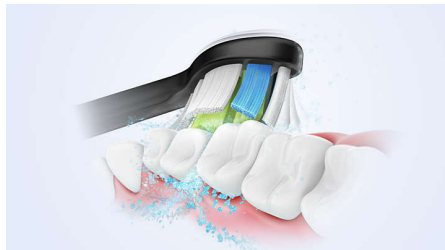

Advanced Sonicare Technology

Powerful bristle vibrations drive microbubbles deep between your teeth and along your gum line for a refreshing experience. You will get two months' worth of manual brushing in just 2 minutes.** 31,000 brush strokes per minute gently clean your teeth, break up plaque and sweep it away for an exceptional daily clean.