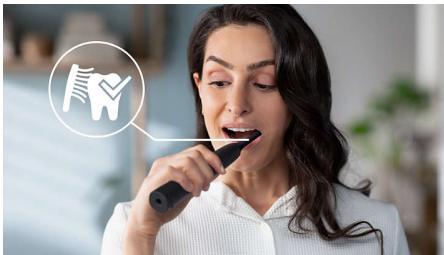

Protects your gums

- Pressure Sensor helps protect your teeth and gums

Highlights

Helps whiten teeth every time you brush

Sonicare electric toothbrush with advanced sonic technology gently removes stains for naturally whiter teeth every time you brush.

Protects your gums

Built-in pressure sensor automatically detects the pressure you apply, warns you and reduces the toothbrush vibrations automatically to help protect your gums. The toothbrush will make a pulsing sound as a reminder to ease off the pressure. 7 out of 10 people found this feature helped them become better brushers.