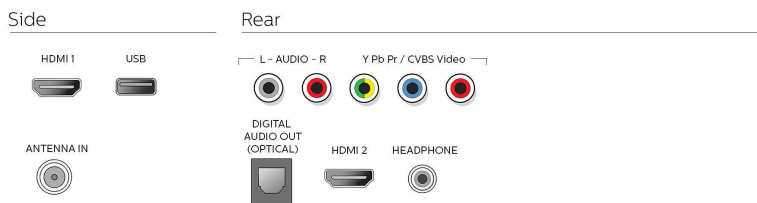

Connections

Issue date 2023-12-11

Version: 3.2.1

UPC: 6 09585 25191 5

© 2023 Koninklijke Philips N.V.
All Rights reserved.

Specifications are subject to change without notice.
Trademarks are the property of Koninklijke Philips N.V.
or their respective owners.

www.philips.com