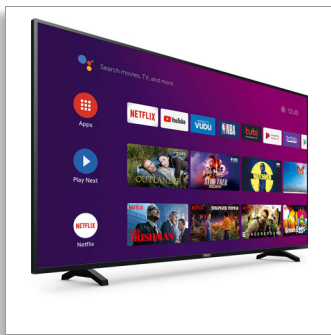

Philips  
5000 series Android TV

65" class/po

4K UHD 2160p  
Android TV  
Built-in Google Assistant

65PFL5604