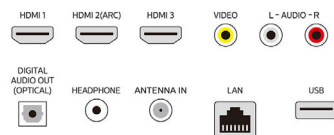

Tuner/Reception/Transmission

- Aerial Input: 75 ohm F-type
- TV system: ATSC, NTSC
- Video Playback: NTSC
- Tuner bands: UHF, VHF

Connectivity

- Other connections: Ethernet, Headphone out, Wireless LAN 802.11ac MIMO
- EasyLink (HDMI-CEC): One touch play, Power status, System info (menu language), Remote control pass-through, System audio control, System standby
- Bluetooth version: 4.2
- Audio Output - Digital: Optical (TOSLINK)
- AV 1: Audio L/R in, CVBS in
- USB: USB
- HDMI 1: HDMI
- HDMI 3: HDMI
- HDMI 2(ARC): HDMI

Power

- Mains power: 120V/60Hz
- Power consumption: 230 W
- Standby power consumption: < 0.5W
- Ambient temperature: 5°C to 40°C (41°F to 104°F)

Dimensions

- Product weight (lb): 39.9 lb
- Box height (inch): 37.6 inch
- Box width (inch): 65.2 inch
- Box depth (inch): 7.3 inch
- Wall mount compatible: 400 x 200 mm
- Set Width (inch): 57.4 inch
- Set Height (inch): 33.1 inch
- Set Depth (inch): 4.0 inch
- Set width (with stand) (inch): 57.4 inch
- Set depth (with stand) (inch): 10.5 inch
- Set height (with stand) (inch): 35.2 inch
- Product weight (+stand) (lb): 40.57 lb

- Weight incl. Packaging (lb): 57.32 lb
- Stand width (inch): 42.7 inch

Accessories

- Included accessories: Quick start guide, Caution sheet, Safety warranty sheet, Remote Control, Batteries for remote control, Screws, Table top stand
- Power cord: 59 inch

Android TV Services

- OS: Android Oreo

Connections

Rear

Issue date 2023-12-11

Version: 7.1.1

UPC: 6 09585 25264 6

© 2023 Koninklijke Philips N.V.
All Rights reserved.

Specifications are subject to change without notice.
Trademarks are the property of Koninklijke Philips N.V.
or their respective owners.

www.philips.com