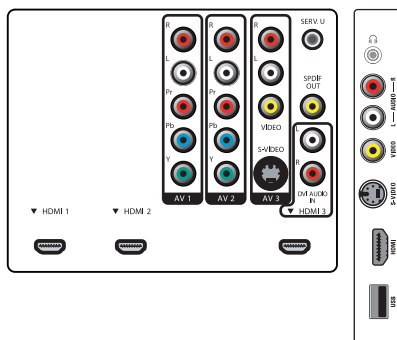

- Remote Control: TV
- Screen Format Adjustments: 4:3, Auto Format, Movie expand 14:9, Movie expand 16:9, Super Zoom, Widescreen, unscanned (1080p dot by dot)

Multimedia Applications

- Multimedia connections: USB memory class device
- Playback Formats: MP3, JPEG Still pictures
- Playback enhancement: Picture slideshow

Tuner/Reception/Transmission

- Aerial Input: 75 ohm F-type
- TV system: ATSC, NTSC
- Video Playback: NTSC
- Cable: Unscrambled Digital Cable -QAM
- Tuner bands: Hyperband, S-Channel, UHF, VHF

Connectivity

- AV 1: Audio L/R in, YPbPr
- AV 2: Audio L/R in, YPbPr
- AV 3: CVBS in, S-Video in
- HDMI 1: HDMI v1.3
- HDMI 2: HDMI v1.3
- HDMI 3: Analog audio L/R in, HDMI v1.3
- EasyLink (HDMI-CEC): One touch play, Power status, System info (menu language), System standby
- Front / Side connections: HDMI v1.3, S-video in, CVBS in, Audio L/R in, Headphone Out, USB
- Audio Output - Digital: Coaxial (cinch)

Power

- Ambient temperature: 5 °C to 40 °C
- Mains power: 110-240V, 50-60Hz
- Power consumption: 345 W
- Standby power consumption: < 1 W

Dimensions

- Set dimensions in inch (W x H x D): 51.24 x 31.40 x 4.55 inch
- Set dimensions with stand in inch (W x H x D): 51.24 x 34.17 x 12.80 inch
- Weight incl. Packaging (lb): 116.84
- Product weight (lb): 95.9 (with stand), 83.78 (without stand)
- Box dimensions in inch (W x H x D): 55.71 x 37.56 x 15.79 inch
- VESA wall mount compatible: 400 x 400 mm

Issue date 2012-01-19

Version: 3.0.57

12 NC: 8670 000 47381
UPC: 6 09585 16232 7

© 2012 Koninklijke Philips Electronics N.V.
All Rights reserved.

Specifications are subject to change without notice.
Trademarks are the property of Koninklijke Philips Electronics N.V. or their respective owners.

www.philips.com

Accessories

- Included accessories: Tabletop swivel stand, Power cord, Quick start guide, User Manual, Registration card, Remote Control