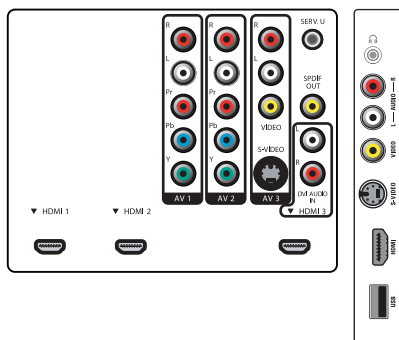

Connectivity

- AV 1: Audio L/R in, YPbPr
- AV 2: Audio L/R in, YPbPr
- AV 3: CVBS in, S-Video in
- HDMI 1: HDMI v1.3
- HDMI 2: HDMI v1.3
- HDMI 3: Analog audio L/R in, HDMI v1.3
- EasyLink (HDMI-CEC): One touch play, Power status, System info (menu language), System standby
- Front / Side connections: HDMI v1.3, S-video in, CVBS in, Audio L/R in, Headphone Out, USB
- Audio Output - Digital: Coaxial (cinch)

Power

- Ambient temperature: 5 °C to 40 °C
- Mains power: AC 90 - 240 V, 50/60 Hz
- Power consumption: 280 W
- Standby power consumption: < 1 W

Dimensions

- Set dimensions (W x H x D): 1046.3 x 644.8 x 88.3 mm
- Set dimensions in inch (W x H x D): 41.2 x 25.4 x 4.26 inch
- Set dimensions with stand (W x H x D): 1046.3 x 716.0 x 262.0 mm
- Set dimensions with stand in inch (W x H x D): 41.2 x 28.2 x 10.32 inch
- Weight incl. Packaging: 32.0 kg

Accessories

- Included accessories: Tabletop swivel stand, Power cord, Quick start guide, User Manual, Registration card, Remote Control

Issue date 2012-01-20

Version: 4.0.10

12 NC: 8670 000 34366
UPC: 6 09585 14522 1