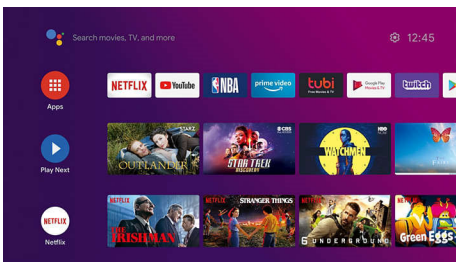

Android TV

Android TV makes it easier to get more from your TV. Choose from 500,000+ movies and

shows from across streaming services. Control your TV, get recommendations of what to watch, dim the lights, and more with your voice by asking Google Assistant. Cast photos, videos, and music from smart devices to your TV with Chromecast built-in.