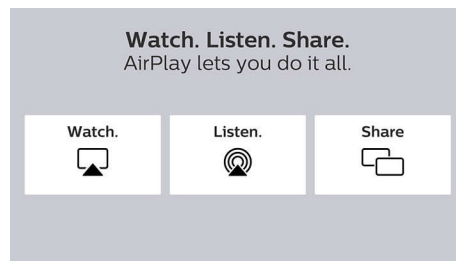

Works with Apple AirPlay

Effortlessly stream videos, photos, music, and more from your Apple device to your TV with AirPlay. Plus mirror the screen from your iPhone, iPad, or Mac to the big screen.*