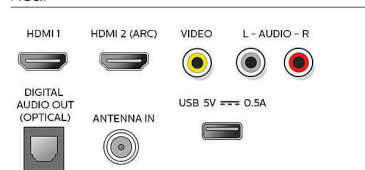

Tuner/Reception/Transmission

- Aerial Input: 75 ohm F-type

- TV system: ATSC, NTSC
- Video Playback: NTSC, ATSC
- Tuner bands: UHF, VHF

Connectivity

- Number of HDMI connections: 2
- Wireless connection: 802.11n
- Other connections: Digital audio out (optical), CVBS+Audio L/R in
- HDMI features: Audio Return Channel (HDMI 2)
- EasyLink (HDMI-CEC): One touch play, Power status, System info (menu language), System audio control, System standby
- Number of USB 2.0: 1

Power

- Power consumption: 50 W
- Standby power consumption: < 0.5W
- Ambient temperature: 5°C to 40°C (41°F to 104°F)
- Main power: 120V/60Hz

Dimensions

- Product weight (lb): 8.93 lb
- Box height (inch): 19.9 inch
- Box width (inch): 31.1 inch
- Box depth (inch): 4.5 inch
- Wall mount compatible: 200 x 100 mm
- Set Width (inch): 29.1 inch
- Set Height (inch): 17.5 inch
- Set Depth (inch): 2.6 inch
- Set width (with stand) (inch): 29.1 inch
- Set depth (with stand) (inch): 6.7 inch
- Set height (with stand) (inch): 18.3 inch
- Product weight (+stand) (lb): 9.15 lb
- Weight incl. Packaging (lb): 11.79 lb
- Stand width (inch): 17.8 inch

Accessories

- Included: Quick start guide, Remote control, Batteries for remote control, Tabletop Stand, Screws

Network Services

- TV Operating System: Roku OS

Connections

Rear

Issue date 2023-12-15

© 2023 Koninklijke Philips N.V.
All Rights reserved.

Version: 13.4.5

Specifications are subject to change without notice.
Trademarks are the property of Koninklijke Philips N.V.
or their respective owners.

UPC: 6 09585 25243 1

www.philips.com

* Roku, Roku TV and the Roku logo are the trademarks or registered trademarks of Roku, Inc. All other trademarks and logos herein are the property of their respective owners.

* Google is a trademark of Google LLC. Third party voice assistant features and services may be subject to change or removal without notice.

* Apple, AirPlay, HomeKit and Siri are trademarks of Apple, Inc., registered in the U.S. and other countries. This Philips Roku TV is compatible with AirPlay 2 and HomeKit, and requires iOS 12.3 or later or macOS 10.14.5 or later.

* Content resolution is based on TV compatibility and may vary by channel. Channels are subject to change, vary by region, and may require payment. Roku search does not work with all channels.

* Voice support currently available in English only.