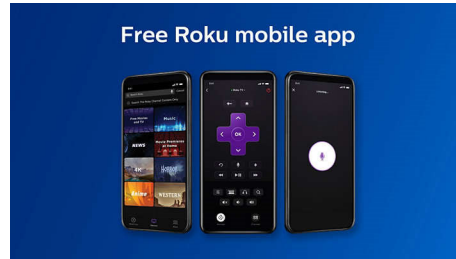

## Free Roku mobile app

Turn your iOS® or Android™ device into the ultimate streaming companion. Whether you need a second remote or want more features and functionality, the Roku mobile app makes it fun and easy to control your Roku TV. Search with your keyboard, use voice search, enjoy private listening with up to three friends, cast to your TV, and more.