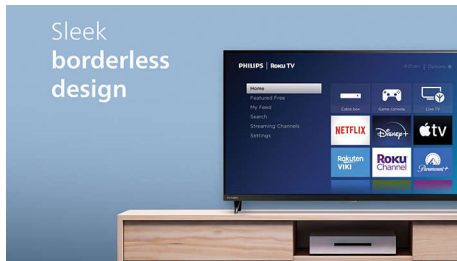

Enjoy a world of connectivity

- A perfect fit for any smart home
- Wireless LAN for seamless streaming
- Watch. Listen. Share with AirPlay

PHILIPS

ROKU TV

6000 Series Borderless TV
32" HD 720p 120PMR, Wireless LAN 802.11

32PFL6472/F7

Highlights

Borderless attractive design

With an elegant open stand and 3-sided bezel-less display, enhance the look of any room with this sleek TV.

720p HD resolution

Widescreen HD resolution of 1366 x 768 pixels produces brilliant flicker-free progressive scan pictures.