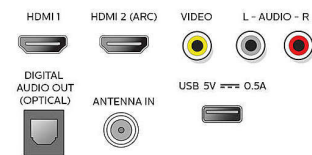

Tuner/Reception/Transmission

- Aerial Input: 75 ohm F-type

- TV system: ATSC, NTSC
- Video Playback: NTSC, ATSC
- Tuner bands: UHF, VHF

Connectivity

- Number of HDMI connections: 2
- Wireless connection: 802.11n
- Other connections: Digital audio out (optical), CVBS+Audio L/R in
- HDMI features: Audio Return Channel (HDMI 2)
- EasyLink (HDMI-CEC): One touch play, Power status, System info (menu language), System audio control, System standby
- Number of USB 2.0: 1

Power

- Power consumption: 50 W
- Standby power consumption: < 0.5W
- Ambient temperature: 5°C to 40°C (41°F to 104°F)
- Main power: 120V/60Hz

Dimensions

- Product weight (lb): 9.26 lb
- Box height (inch): 19.7 inch
- Box width (inch): 31.1 inch
- Box depth (inch): 5.0 inch
- Wall mount compatible: 200 x 100 mm
- Set Width (inch): 28.5 inch
- Set Height (inch): 16.9 inch
- Set Depth (inch): 3.0 inch
- Set width (with stand) (inch): 28.5 inch
- Set depth (with stand) (inch): 7.5 inch
- Set height (with stand) (inch): 18.1 inch
- Product weight (+stand) (lb): 9.37 lb
- Weight incl. Packaging (lb): 12.02
- Stand width (inch): 25.6 inch

Accessories

- Included: Quick start guide, Remote control, Batteries for remote control, Tabletop Stand, Screws

Network Services

- TV Operating System: Roku OS

Connections

Rear

Issue date 2024-03-11

© 2024 Koninklijke Philips N.V.
All Rights reserved.