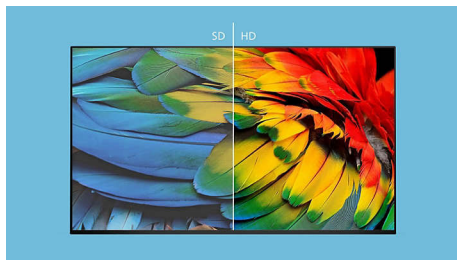

32PFL6472/F7

Highlights

Borderless attractive design

With an elegant open stand and 3-sided bezel-less display, enhance the look of any room with this sleek TV.

720p HD resolution

Widescreen HD resolution of 1366 x 768 pixels produces brilliant flicker-free progressive scan pictures.