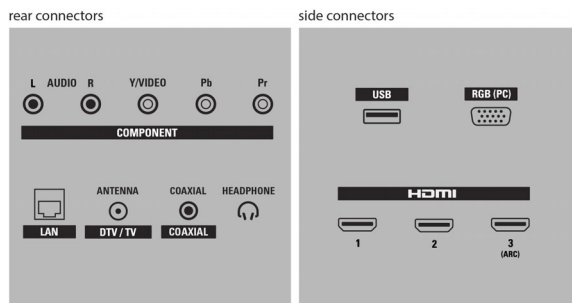

Connectivity

- AV 1: CVBS in, Shared audio L/R in
- AV 2: YPbPr, Shared audio L/R in
- Audio Output - Digital: Coaxial (cinch)
- Other connections: Ethernet, Headphone out, PC-In VGA, Wi-Fi(built-in)
- USB: USB
- HDMI 1: HDMI, Shared audio L/R in
- HDMI 2: HDMI, Shared audio L/R in
- HDMI 3: HDMI, Shared audio L/R in
- EasyLink (HDMI-CEC): One touch play, Power status, System info (menu language), Remote control pass-through, System audio control, System standby

Power

- Ambient temperature: 5°C to 40°C (41°F to 104°F)
- Mains power: 120V/60Hz
- Power consumption: 188 W
- Standby power consumption: < 0.5W

Dimensions

- Set dimensions in inch (W x H x D): 51.9 x 30.9 x 4.1 inch
- Product weight (lb): 52.9
- Set dimensions with stand in inch (W x H x D): 51.9 x 33.5 x 11.1 inch
- Product weight (+stand) (lb): 62.8 lb
- Box dimensions in inch (W x H x D): 57.5 x 34.1 x 9.5 inch
- Weight incl. Packaging (lb): 77.8
- VESA wall mount compatible: 400 x 400 mm

Accessories

- Included accessories: Table top stand, Quick start guide, User Manual, Remote Control, Batteries for remote control

Network Services

- NetTV Apps: CloudTV, Netflix, Pandora, Portico, Vudu, YouTube
- Network Features: DLNA Multimedia Browser, WirelessConnect