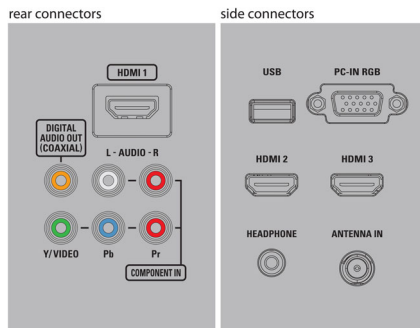

Loudspeakers

- Built-in speakers: 2

Convenience

- Child Protection: Child Lock+Parental Control
- Clock: Sleep Timer

- Ease of Installation: Autostore
- Ease of Use: Auto Volume Leveller (AVL), AutoPicture, AutoSound, Settings assistant Wizard, EasyLink
- Remote Control: TV
- Screen Format Adjustments: 4:3, unscaled (dot by dot), 16:9, Normal, Zoom, Full, Movie Expand, Wide
- Multimedia: auto slideshow

Multimedia Applications

- Multimedia connections: USB memory class device
- Playback Formats: JPEG Still pictures, Motion JPEG 320x240 30fps, PCM

Tuner/Reception/Transmission

- Aerial Input: 75 ohm F-type
- TV system: ATSC, NTSC
- Video Playback: NTSC
- Tuner bands: UHF, VHF

Connectivity

- AV 1: Shared audio L/R in, CVBS/YPbPr
- Audio Output - Digital: Coaxial (cinch)
- Other connections: Headphone out, PC-In VGA, Shared audio L/R in
- USB: USB
- HDMI 1: HDMI, Shared audio L/R in
- HDMI 2: HDMI, Shared audio L/R in
- HDMI 3: HDMI, Shared audio L/R in
- EasyLink (HDMI-CEC): One touch play, Power status, System info (menu language), Remote control pass-through, System audio control, System standby

Power

- Ambient temperature: 5°C to 40°C (41°F to 104°F)
- Mains power: 120V/60Hz
- Power consumption: 89 W
- Standby power consumption: < 0.5W

Dimensions

- Set dimensions in inch (W x H x D): 36.4 x 21.8 x 3.9 inch
- Product weight (lb): 19.63 lb
- Set dimensions with stand in inch (W x H x D): 36.4 x 23.7 x 8.1 inch
- Product weight (+stand) (lb): 21.39 lb