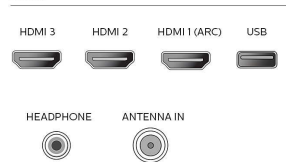

Connectivity

- Other connections: Ethernet, Headphone out, Wireless LAN 802.11ac MIMO
- EasyLink (HDMI-CEC): One touch play, Power status, System info (menu language), Remote control pass-through, System audio control, System standby
- Audio Output - Digital: Optical (TOSLINK)
- AV 1: Shared audio L/R in, CVBS/YPbPr
- USB: USB
- HDMI 1: Shared audio L/R in, HDMI (Audio Return Channel)
- HDMI 2: HDMI, Shared audio L/R in
- HDMI 3: HDMI, Shared audio L/R in

Power

- Mains power: 120V/60Hz
- Power consumption: 155 W
- Standby power consumption: < 0.5W
- Ambient temperature: 5°C to 40°C (41°F to 104°F)

Dimensions

- Product weight (lb): 33.07 lb
- Box height (inch): 33.2 inch
- Box width (inch): 55.7 inch
- Box depth (inch): 7.5 inch
- Wall mount compatible: 300 x 300 mm
- Set Width (inch): 49.4 inch
- Set Height (inch): 29.2 inch
- Set Depth (inch): 4.6 inch
- Set width (with stand) (inch): 49.4 inch

- Set depth (with stand) (inch): 10.7 inch
- Set height (with stand) (inch): 30.9 inch
- Product weight (+stand) (lb): 37.92 lb
- Weight incl. Packaging (lb): 48.29

Accessories

- Included accessories: Table top stand, Quick start guide, User Manual, Remote Control, Screws
- Power cord: 59.05 inch

Network Services

- NetTV Apps: Netflix, Pandora, Vudu, YouTube, Hotlist, Samba, Xumo
- Network Features: Home Network, Wireless Screencasting

Connections

Side