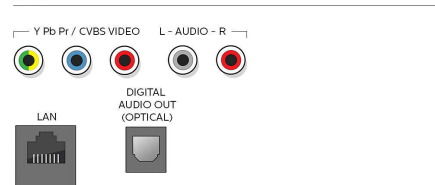

Network Services

- NetTV Apps: Netflix, Pandora, Vudu, YouTube, Hotlist, Samba, Xumo
- Network Features: Home Network, Wireless Screencasting

Connections

Side

Rear

Issue date 2023-12-11

Version: 1.1.1

UPC: 6 09585 25126 7