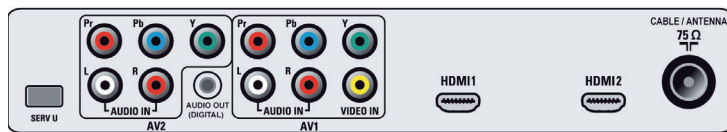

Power

- Ambient temperature: 5 °C to 40 °C
- Mains power: 100-250V, 50-60Hz
- Power consumption: 140 W
- Standby power consumption: < 1 W

Dimensions

- Set dimensions in inch (W x H x D): 31.6 x 21.5 x 4.6 inch
- Set dimensions with stand in inch (W x H x D): 31.7 x 24 x 8.3 inch
- Product weight (lb): 38.5 (with stand), 32.1 (without stand)
- Box dimensions in inch (W x H x D): 34.2 x 24.8 x 11.4 inch
- Weight incl. Packaging (lb): 51.8

Accessories

- Included accessories: Tabletop swivel stand, Power cord, Quick start guide, User Manual, Registration card, Remote Control

Issue date 2013-06-22

Version: 3.0.8

12 NC: 8670 000 26098
UPC: 6 09585 12333 5