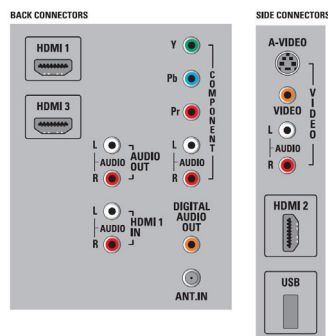

- Wizard, Side Control
- Remote Control: TV
- Screen Format Adjustments: 4:3, 16:9, Normal, Zoom, Full, Movie Expand, Wide, unscaled (dot by dot)

Tuner/Reception/Transmission

- Aerial Input: 75 ohm F-type
- TV system: ATSC, NTSC
- Video Playback: NTSC
- Tuner bands: UHF, VHF

Connectivity

- AV 1: Audio L/R in, YPbPr
- AV 2: Audio L/R in, S-Video, CVBS in
- HDMI 1: HDMI, Analog audio L/R in
- HDMI 2: HDMI
- HDMI 3: HDMI
- Audio Output - Digital: Coaxial (cinch)
- Other connections: Analog audio Left/Right out
- USB: USB
- EasyLink (HDMI-CEC): One touch play, Power status, System info (menu language), System audio control, System standby

Power

- Mains power: 120V/60Hz
- Power consumption: 130 W
- Standby power consumption: < 0.5 W
- Ambient temperature: 5°C to 35°C (41°F to 95°F)

Dimensions

- Set dimensions in inch (W x H x D): 30.65 x 20.25 x 3.74 inch
- Set dimensions with stand in inch (W x H x D): 30.65 x 21.92 x 7.44 inch
- Product weight (lb): 17.31 lb
- Product weight (+stand) (lb): 18.19 lb
- Box dimensions in inch (W x H x D): 37.60 x 24.37 x 6.38 inch
- Weight incl. Packaging (lb): 23.81 lb
- VESA wall mount compatible: 200 x 200 mm

Accessories

- Included accessories: Table top stand, Power cord, Quick start guide, User Manual, Registration card, Remote Control, Batteries for remote control

Issue date 2014-02-13

Version: 3.6.3

12 NC: 8670 000 70395
UPC: 6 09585 20159 0

© 2014 Koninklijke Philips N.V.
All Rights reserved.

Specifications are subject to change without notice.
Trademarks are the property of Koninklijke Philips N.V.
or their respective owners.

www.philips.com