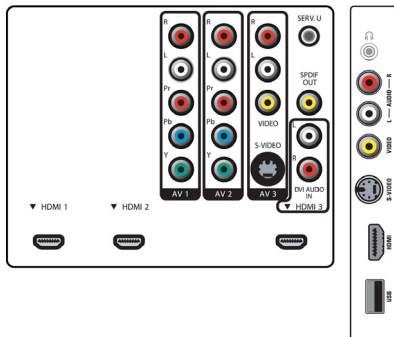

Connectivity

- AV 1: Audio L/R in, YPbPr
- AV 2: Audio L/R in, YPbPr
- AV 3: CVBS in, S-Video in
- HDMI 1: HDMI v1.3
- HDMI 2: HDMI v1.3
- HDMI 3: Analog audio L/R in, HDMI v1.3
- EasyLink (HDMI-CEC): One touch play, Power status, System info (menu language), System standby
- Front / Side connections: HDMI v1.3, S-video in, CVBS in, Audio L/R in, Headphone Out, USB
- Audio Output - Digital: Coaxial (cinch)

Power

- Ambient temperature: 5 °C to 40 °C
- Mains power: AC 90 - 240 V, 50/60 Hz
- Power consumption: 280 W
- Standby power consumption: < 1 W

Dimensions

- Set dimensions (W x H x D): 1046.3 x 644.8 x 88.3 mm
- Set dimensions in inch (W x H x D): 41.2 x 25.4 x 4.26 inch
- Set dimensions with stand (W x H x D): 1046.3 x 716.0 x 262.0 mm
- Set dimensions with stand in inch (W x H x D): 41.2 x 28.2 x 10.32 inch
- Weight incl. Packaging: 32.0 kg