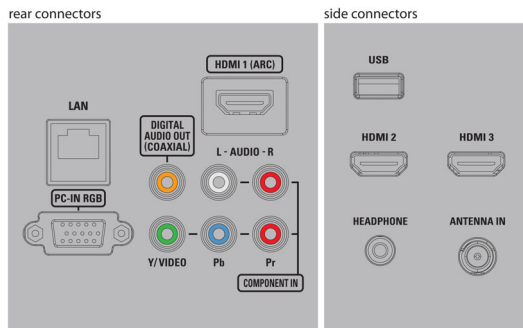

Tuner/Reception/Transmission

- Aerial Input: 75 ohm F-type
- TV system: ATSC, NTSC
- Video Playback: NTSC
- Tuner bands: UHF, VHF

Connectivity

- AV 1: CVBS in, Shared audio L/R in
- AV 2: YPbPr, Shared audio L/R in
- HDMI 1: HDMI, Shared audio L/R in
- HDMI 2: HDMI, Shared audio L/R in
- HDMI 3: HDMI, Shared audio L/R in
- EasyLink (HDMI-CEC): One touch play, Power status, System info (menu language), System audio control, System standby, Remote control pass-through
- Audio Output - Digital: Coaxial (cinch)
- Other connections: Ethernet, PC-In VGA, Wi-Fi(built-in), Headphone out
- USB: USB

Power

- Mains power: 120V/60Hz
- Power consumption: 145 W
- Standby power consumption: < 0.5W
- Ambient temperature: 5°C to 40°C (41°F to 104°F)

Dimensions

- Set dimensions in inch (W x H x D): 45.91 x 27.60 x 4.88 inch
- Set dimensions with stand in inch (W x H x D): 45.95 x 30.00 x 10.63 inch
- Product weight (lb): 29.54
- Product weight (+stand) (lb): 32.63 lb
- Box dimensions in inch (W x H x D): 51.81 x 32.13 x 8.11 inch
- Weight incl. Packaging (lb): 40.57
- VESA wall mount compatible: 400 x 400 mm

Accessories

- Included accessories: Table top stand, Quick start guide, User Manual, Registration card, Remote Control, Batteries for remote control

Issue date 2014-03-14

Version: 5.1.2

12 NC: 8670 000 98343
UPC: 6 09585 23101 6