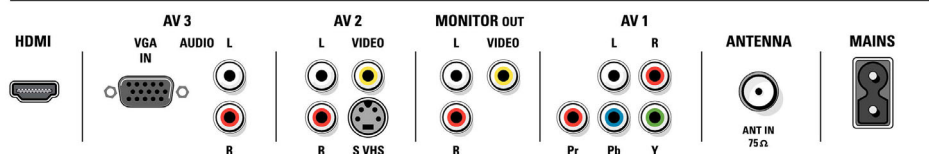

- Remote control type: RCFE05SPS00
- Teletext: 10 page Smart Text
- Picture in Picture: Picture in graphics, Twin page text

Sound

- Equalizer: 5-bands
- Output power (RMS): 2 x 15W
- Sound System: Virtual Dolby Surround
- Sound Enhancement: Dynamic Bass Enhancement

Loudspeakers

- Built-in speakers: 2

Connectivity

- AV 1: Audio L/R in
- AV 2: Audio L/R in, CVBS, S-Video Y/C
- AV 3: VGA PC-in, HDMI compatible
- AV 4: HDMI
- Front / Side connections: Audio L/R in, CVBS in, Headphone Out, S-video in

Power

- Mains power: AC 220 - 240 V +/- 10%
- Ambient temperature: 5 °C to 40 °C
- Power consumption: 246 W
- Standby power consumption: ≤ 2 W

Accessories

- Included accessories: Table top stand, Wall mounting bracket, Power cord, Quick start guide, Registration card, Remote Control, RF antenna cable, User Manual, Warranty certificate, VGA to YPbPr-Cinch cable
- Optional accessories: Floor stand

Dimensions

- Set Width: 1240 mm
- Set Height: 680 mm
- Set Depth: 104 mm
- Product weight: 27 kg
- Weight incl. Packaging: 55 kg
- Stand width: 820 mm
- Stand height: 40 mm
- Stand depth: 280 mm
- Wall mount compatible: 800 x 400 mm
- Set weight: 42 kg

Rear connectors

Side connectors

Issue date 2023-08-23

Version: 15.0.17

EAN: 87 10895 89279 7

© 2023 Koninklijke Philips N.V.
All Rights reserved.

Specifications are subject to change without notice.
Trademarks are the property of Koninklijke Philips N.V.
or their respective owners.

www.philips.com