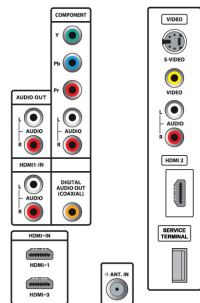

- Ease of Use: Auto Volume Leveller (AVL), AutoPicture, AutoSound, Settings assistant Wizard, Side Control
- Remote Control: TV
- Screen Format Adjustments: 4:3, 16:9, Normal, Zoom, Full, Movie Expand, Wide, unscaled (dot by dot)

Tuner/Reception/Transmission

- Aerial Input: 75 ohm F-type
- TV system: ATSC, NTSC
- Video Playback: NTSC
- Tuner bands: UHF, VHF

Connectivity

- AV 1: Audio L/R in, YPbPr
- AV 2: Audio L/R in, CVBS, S-Video
- HDMI 1: HDMI, Analog audio L/R in
- HDMI 2: HDMI
- HDMI 3: HDMI
- Audio Output - Digital: Coaxial (cinch)
- Other connections: Analog audio Left/Right out
- USB: USB
- EasyLink (HDMI-CEC): One touch play, Power status, System info (menu language), System audio control, System standby

Power

- Mains power: 120V/60Hz
- Power consumption: 145 W
- Standby power consumption: < 0.5 W
- Ambient temperature: 5°C to 35°C (41°F to 95°F)

Dimensions

- Set dimensions in inch (W x H x D): 30.8 x 20.3 x 3.8 inch
- Set dimensions with stand in inch (W x H x D): 30.8 x 22.5 x 8.7 inch
- Product weight (lb): 19.2
- Product weight (+stand) (lb): 20.8 lb
- Box dimensions in inch (W x H x D): 35.9 x 24.8 x 9.0 inch
- Weight incl. Packaging (lb): 26.1
- VESA wall mount compatible: 200 x 200 mm

Accessories

- Included accessories: Table top stand, Power cord, Quick start guide, User Manual, Registration card, Remote Control, Batteries for remote control

Issue date 2012-01-22

Version: 3.1.1

12 NC: 8670 000 60465
UPC: 6 09585 18616 3