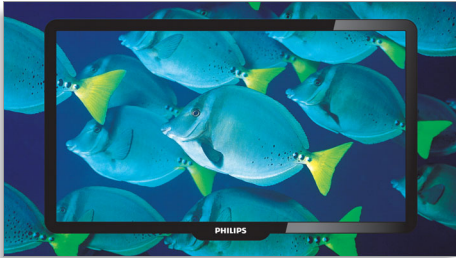

Easy to connect and enjoy

- 3 HDMI inputs with Easylink for HD connection
- PC input (HDMI)

PHILIPS

sense and simplicity

Highlights

LCD display, 1366 x 768p

This WXGA display with state-of-the-art LCD screen technology gives you widescreen HD resolution of 1366 x 768p pixels. It produces brilliant flicker-free progressive scan pictures with optimum brightness and superb colors. This vibrant and sharp image will provide you with an enhanced viewing experience.

Digital Crystal Clear

Digital Crystal Clear is a package of picture innovations that digitally adjusts and optimizes picture quality to optimal contrast, color and

sharpness levels. It's like watching vivid cinema-like images.

Dolby Digital output

Dolby Digital output for connection to a home theatre system

Incredible Surround

Incredible Surround is an audio technology from Philips that dramatically magnifies the sound field to immerse you in the audio. Using state-of-the-art electronic phase shifting, Incredible Surround mixes sounds from left and right in such a way that it expands the virtual distance between the two speakers. This wider spread greatly enhances the stereo effect and creates a more natural sound dimension. Incredible Surround allows you to experience total surround with greater depth and width of sound, without the use of additional speakers.